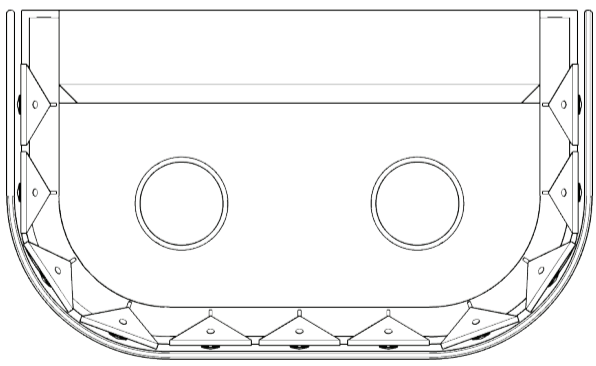

K R Y S Z T A L

G L A M O U R

ALDIT

ALDIT

VESTIBUL WALL LIGHT / PERSPECTIVE VIEW

ALDIT

VESTIBUL WALL LIGHT / PERSPECTIVE VIEW

ALDIT

VESTIBUL WALL LIGHT / PERSPECTIVE VIEW

450 mm

90 mm

150 mm

ALDIT

VESTIBUL WALL LIGHT / DIMENSIONS

THANK YOU

ALDIT