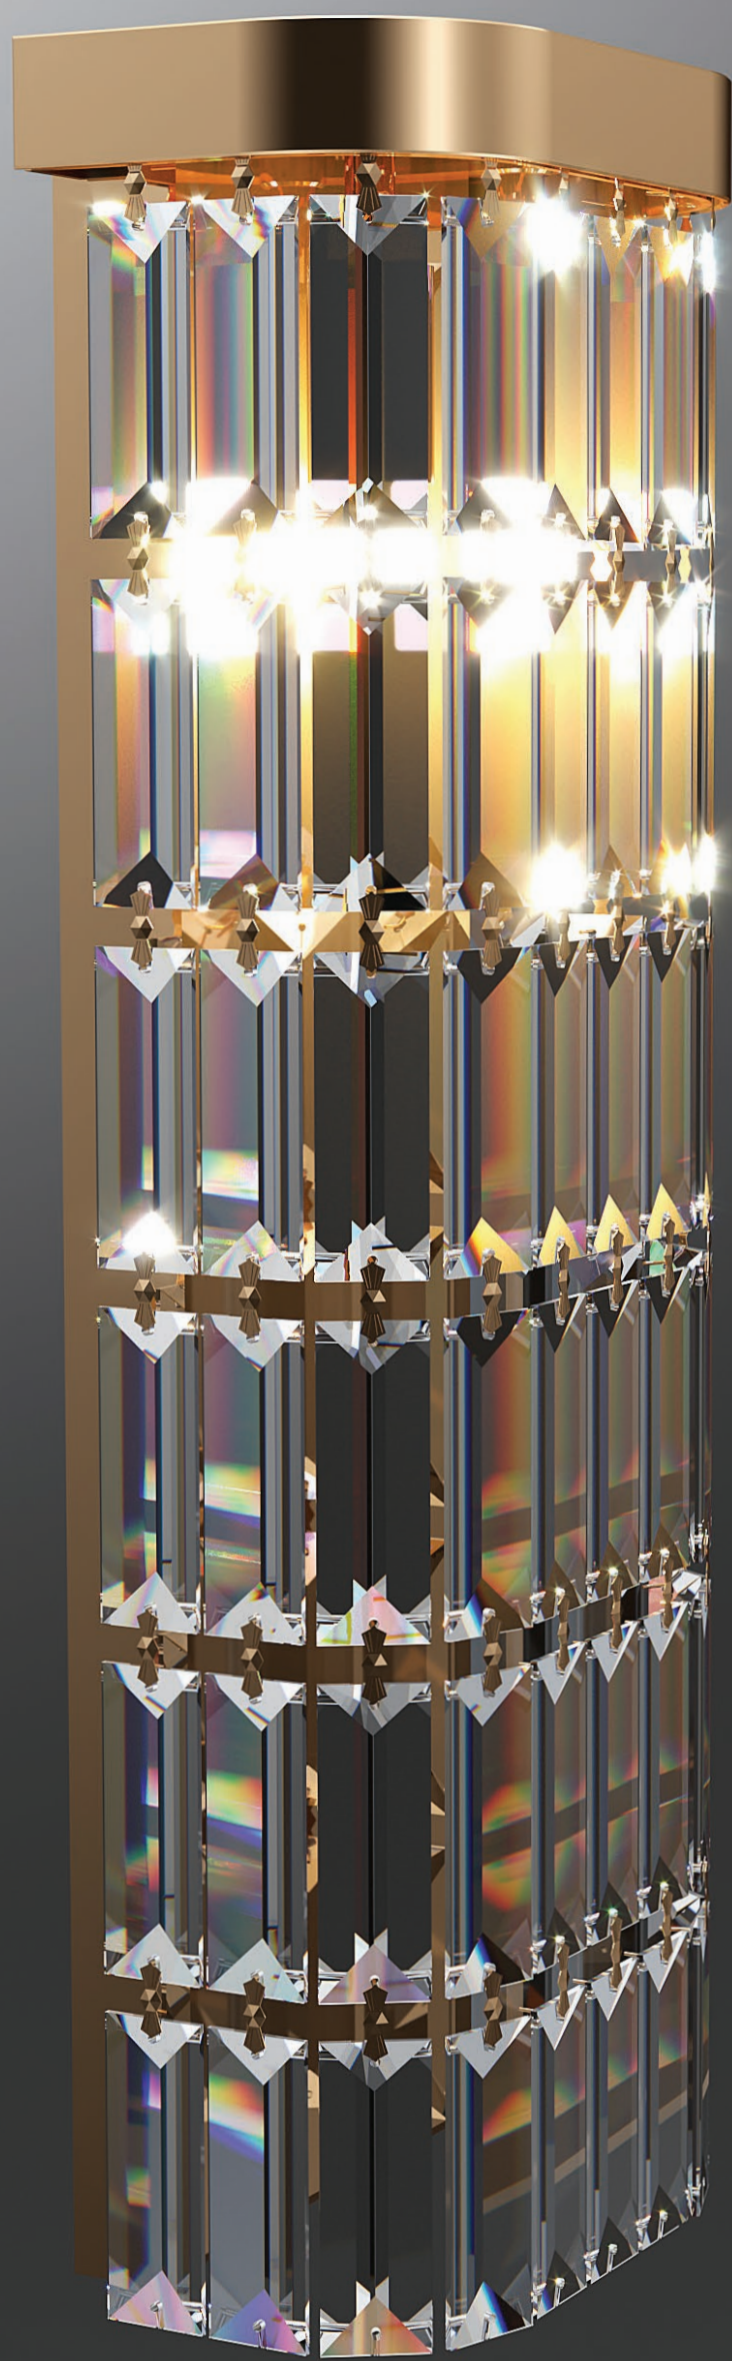

K R Y S Z T A L

G L A M O U R

ALDIT

ALDIT

VESTIBUL WALL LIGHT / PERSPECTIVE VIEW

ALDIT

VESTIBUL WALL LIGHT / PERSPECTIVE VIEW

ALDIT

VESTIBUL WALL LIGHT / PERSPECTIVE VIEW

450 mm

90 mm

150 mm

ALDIT

VESTIBUL WALL LIGHT / DIMENSIONS

THANK YOU

ALDIT