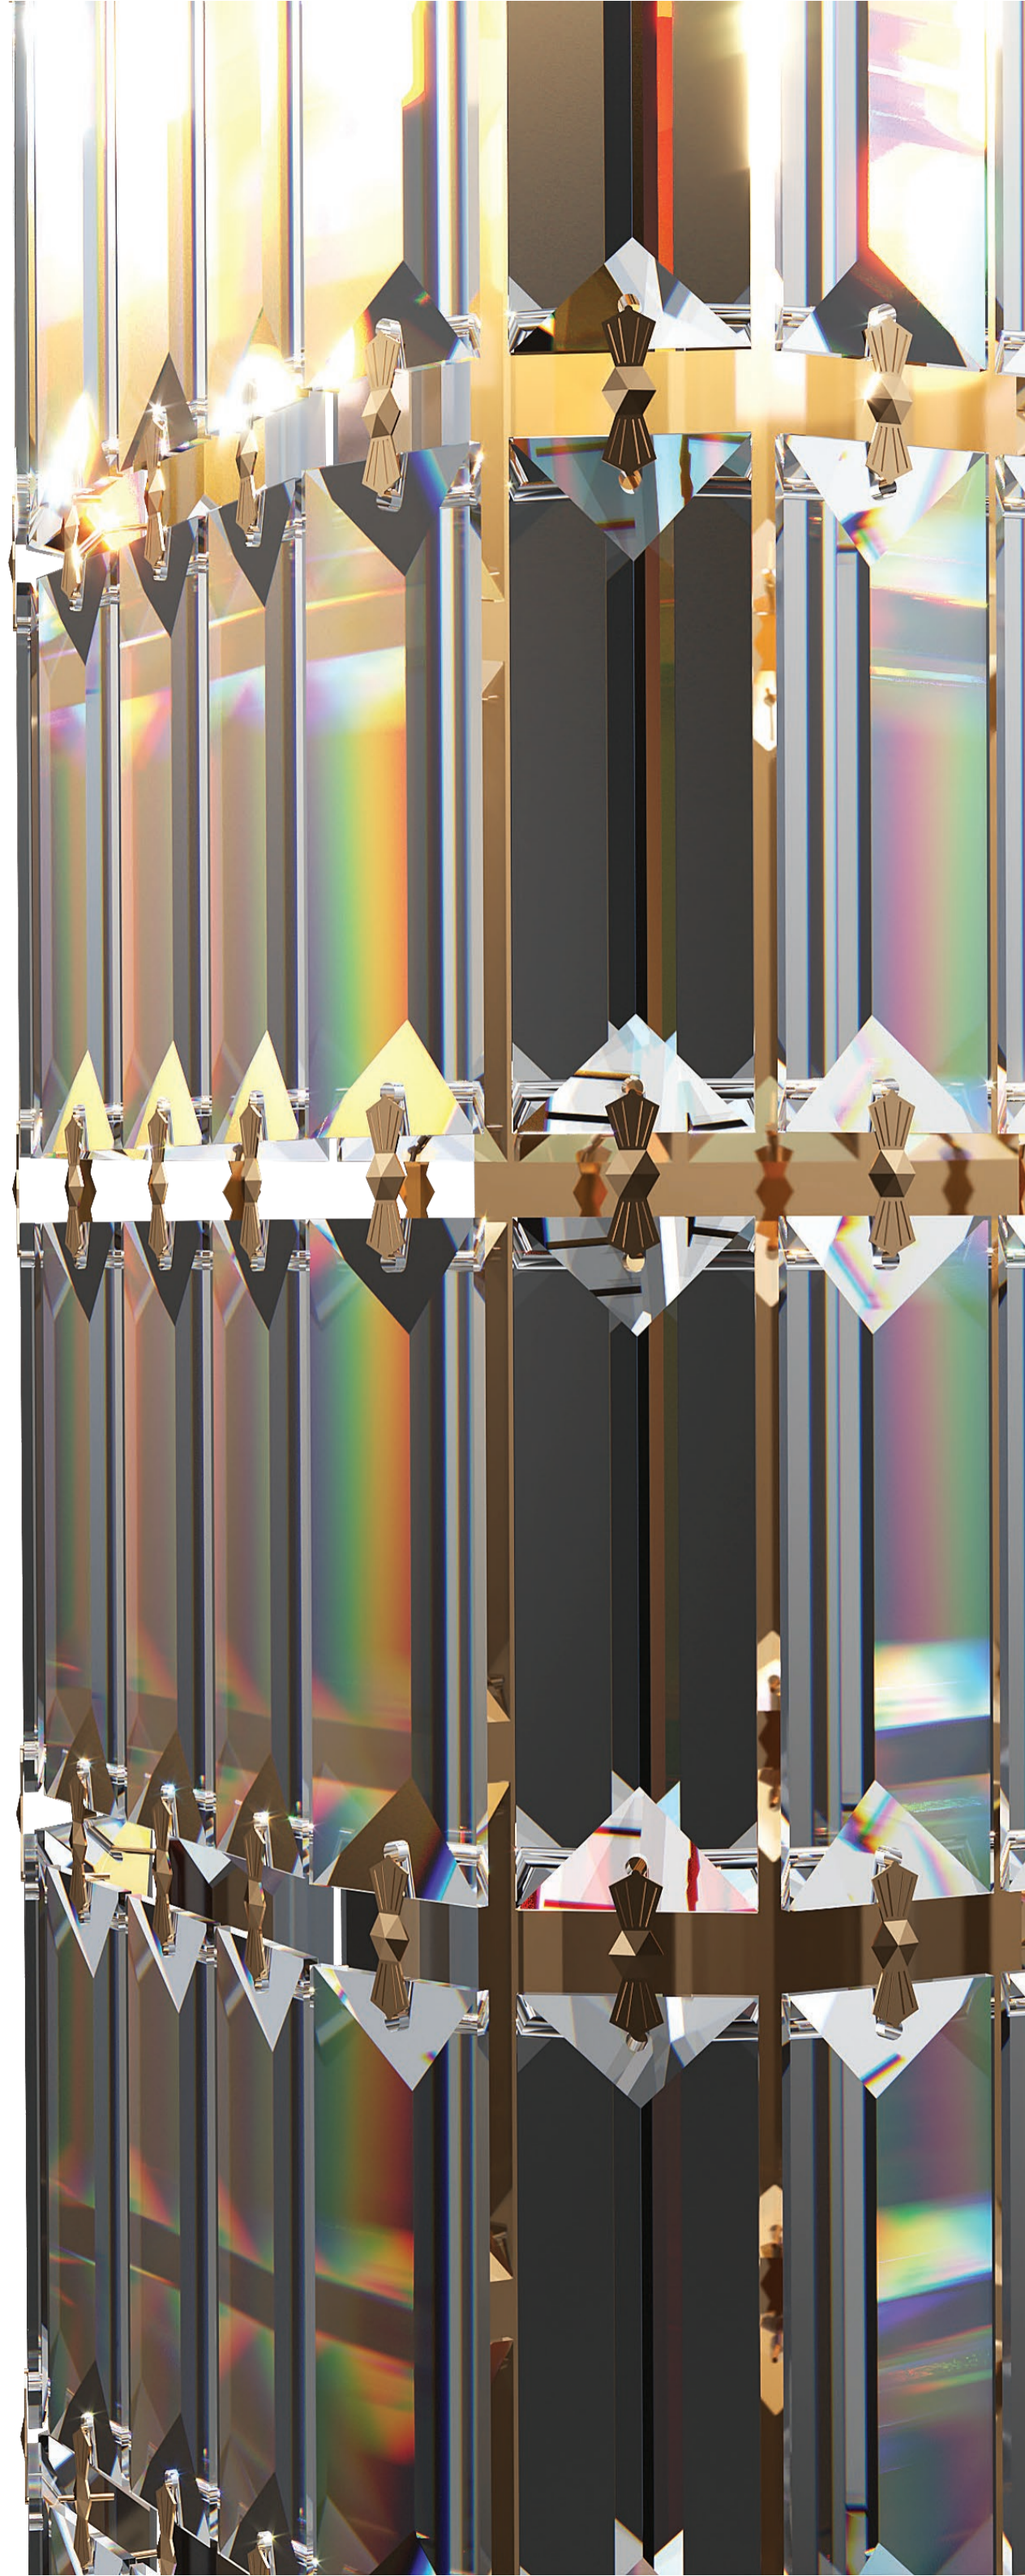

K R Y S Z T A L

G L A M O U R

ALDIT

ALDIT

VESTIBUL WALL LIGHT / PERSPECTIVE VIEW

ALDIT

VESTIBUL WALL LIGHT / PERSPECTIVE VIEW

ALDIT

VESTIBUL WALL LIGHT / PERSPECTIVE VIEW

450 mm

90 mm

150 mm

ALDIT

VESTIBUL WALL LIGHT / DIMENSIONS

THANK YOU

ALDIT