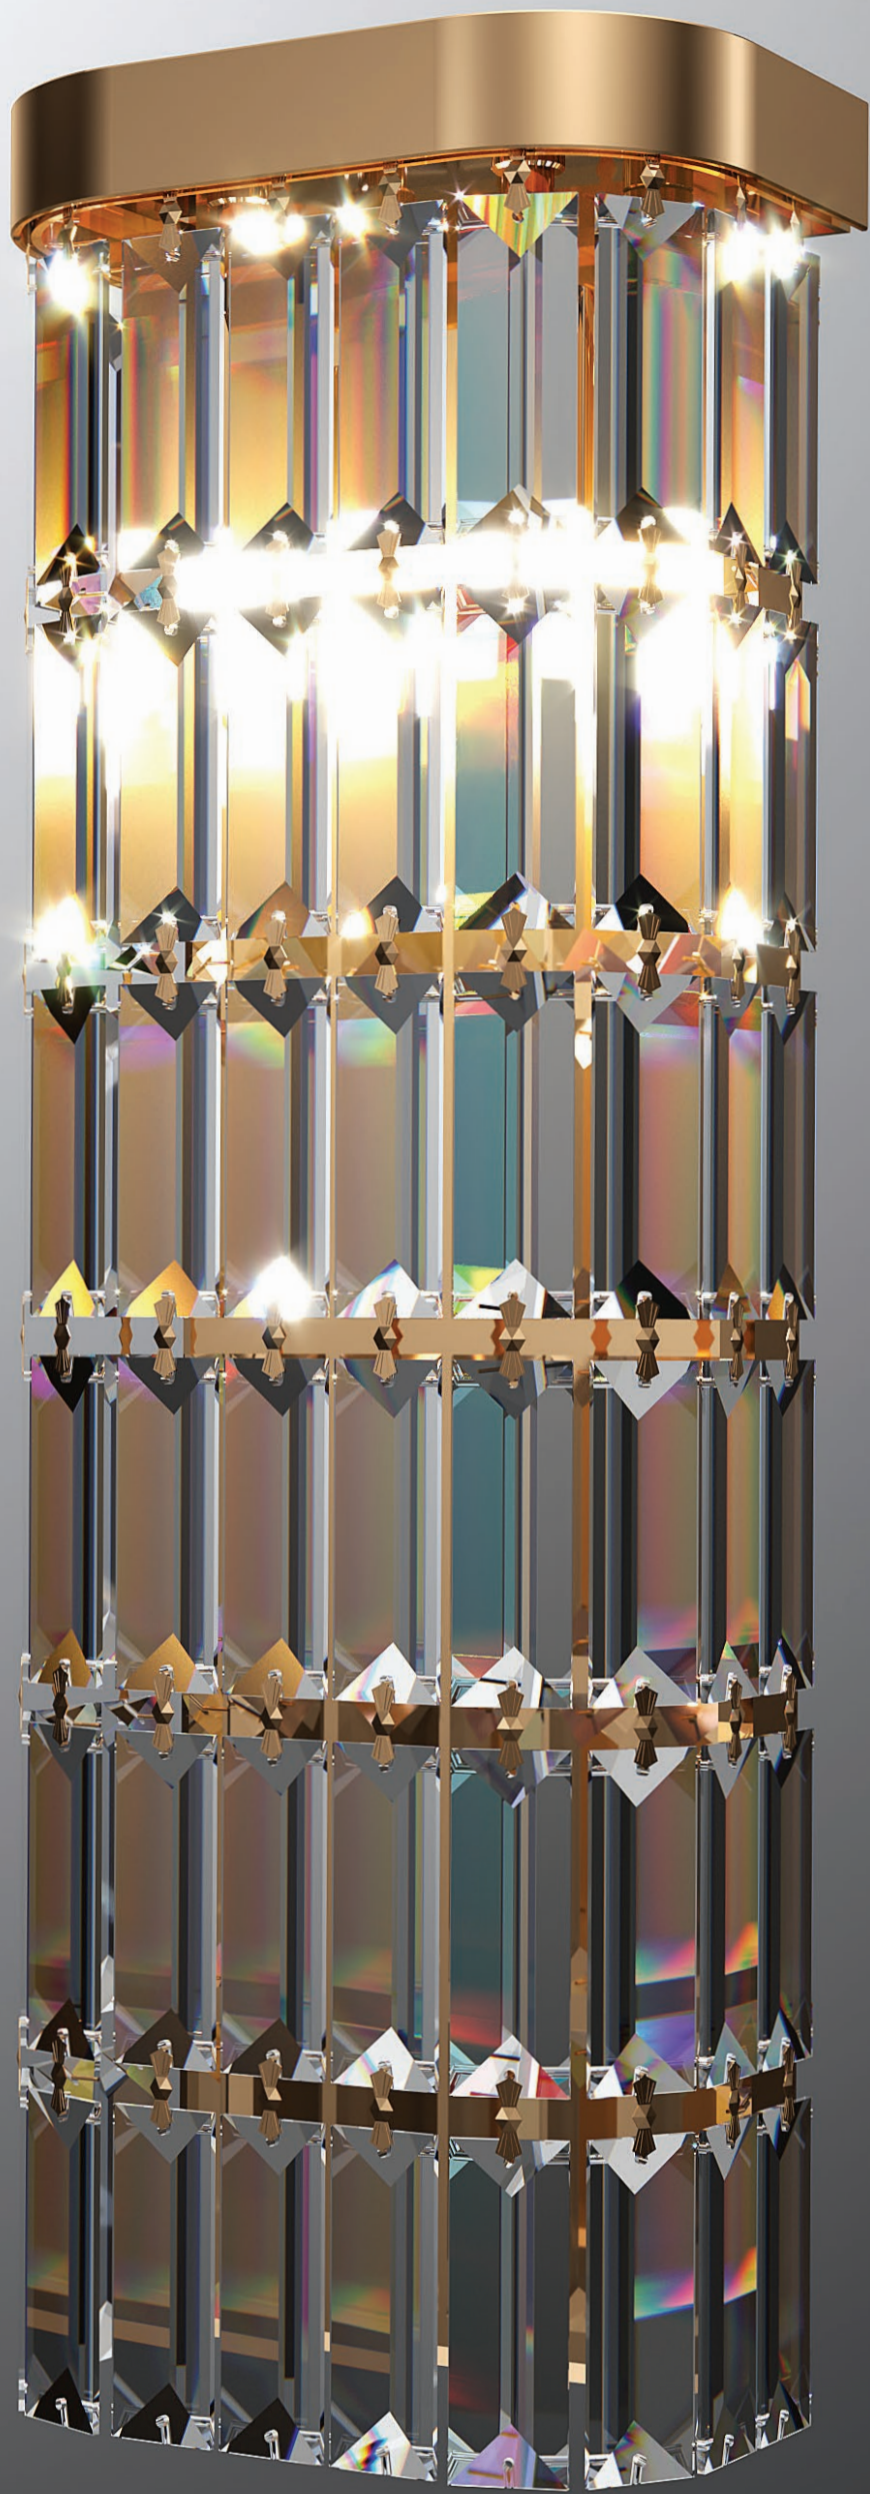

K R Y S Z T A L

G L A M O U R

ALDIT

ALDIT

VESTIBUL WALL LIGHT / PERSPECTIVE VIEW

ALDIT

VESTIBUL WALL LIGHT / PERSPECTIVE VIEW

ALDIT

VESTIBUL WALL LIGHT / PERSPECTIVE VIEW

450 mm

90 mm

150 mm

ALDIT

VESTIBUL WALL LIGHT / DIMENSIONS

THANK YOU

ALDIT