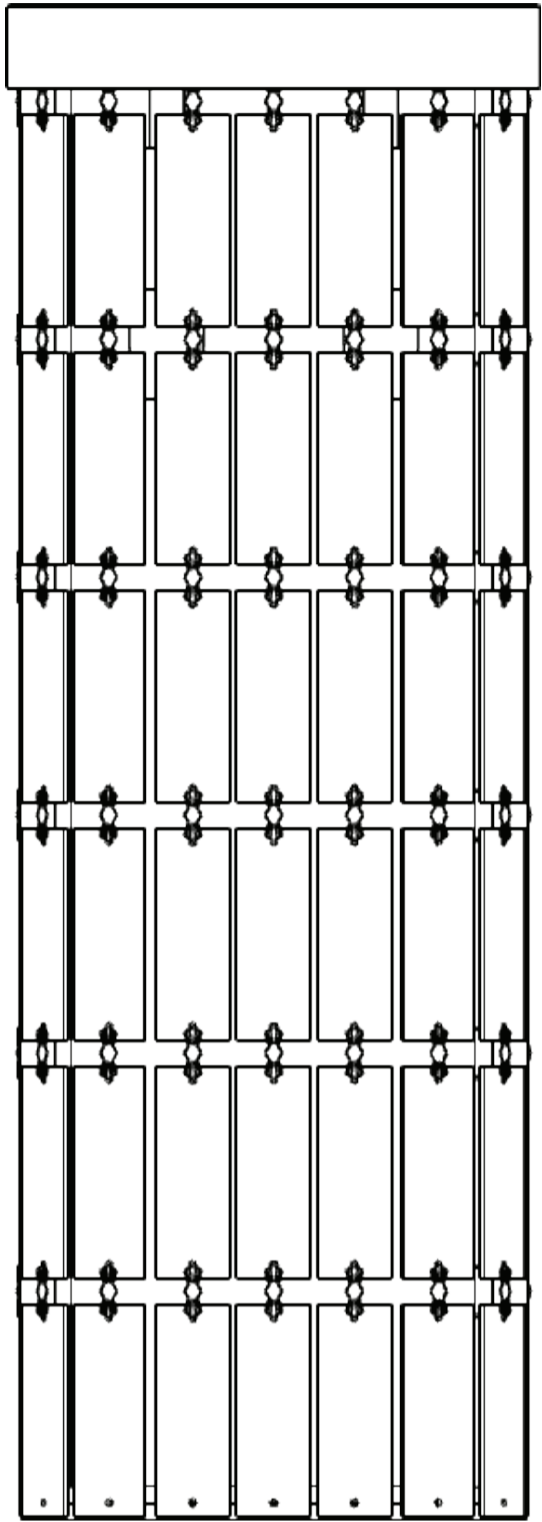

K R Y S Z T A L

G L A M O U R

ALDIT

ALDIT

VESTIBUL WALL LIGHT / PERSPECTIVE VIEW

ALDIT

VESTIBUL WALL LIGHT / PERSPECTIVE VIEW

ALDIT

VESTIBUL WALL LIGHT / PERSPECTIVE VIEW

450 mm

90 mm

150 mm

ALDIT

VESTIBUL WALL LIGHT / DIMENSIONS

THANK YOU

ALDIT