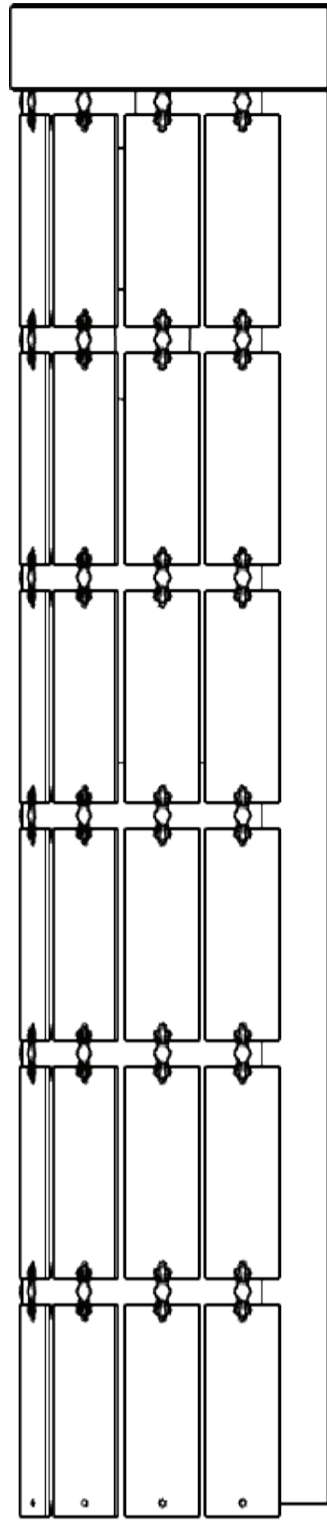

K R Y S Z T A L

G L A M O U R

ALDIT

ALDIT

VESTIBUL WALL LIGHT / PERSPECTIVE VIEW

ALDIT

VESTIBUL WALL LIGHT / PERSPECTIVE VIEW

ALDIT

VESTIBUL WALL LIGHT / PERSPECTIVE VIEW

450 mm

90 mm

150 mm

ALDIT

VESTIBUL WALL LIGHT / DIMENSIONS

THANK YOU

ALDIT