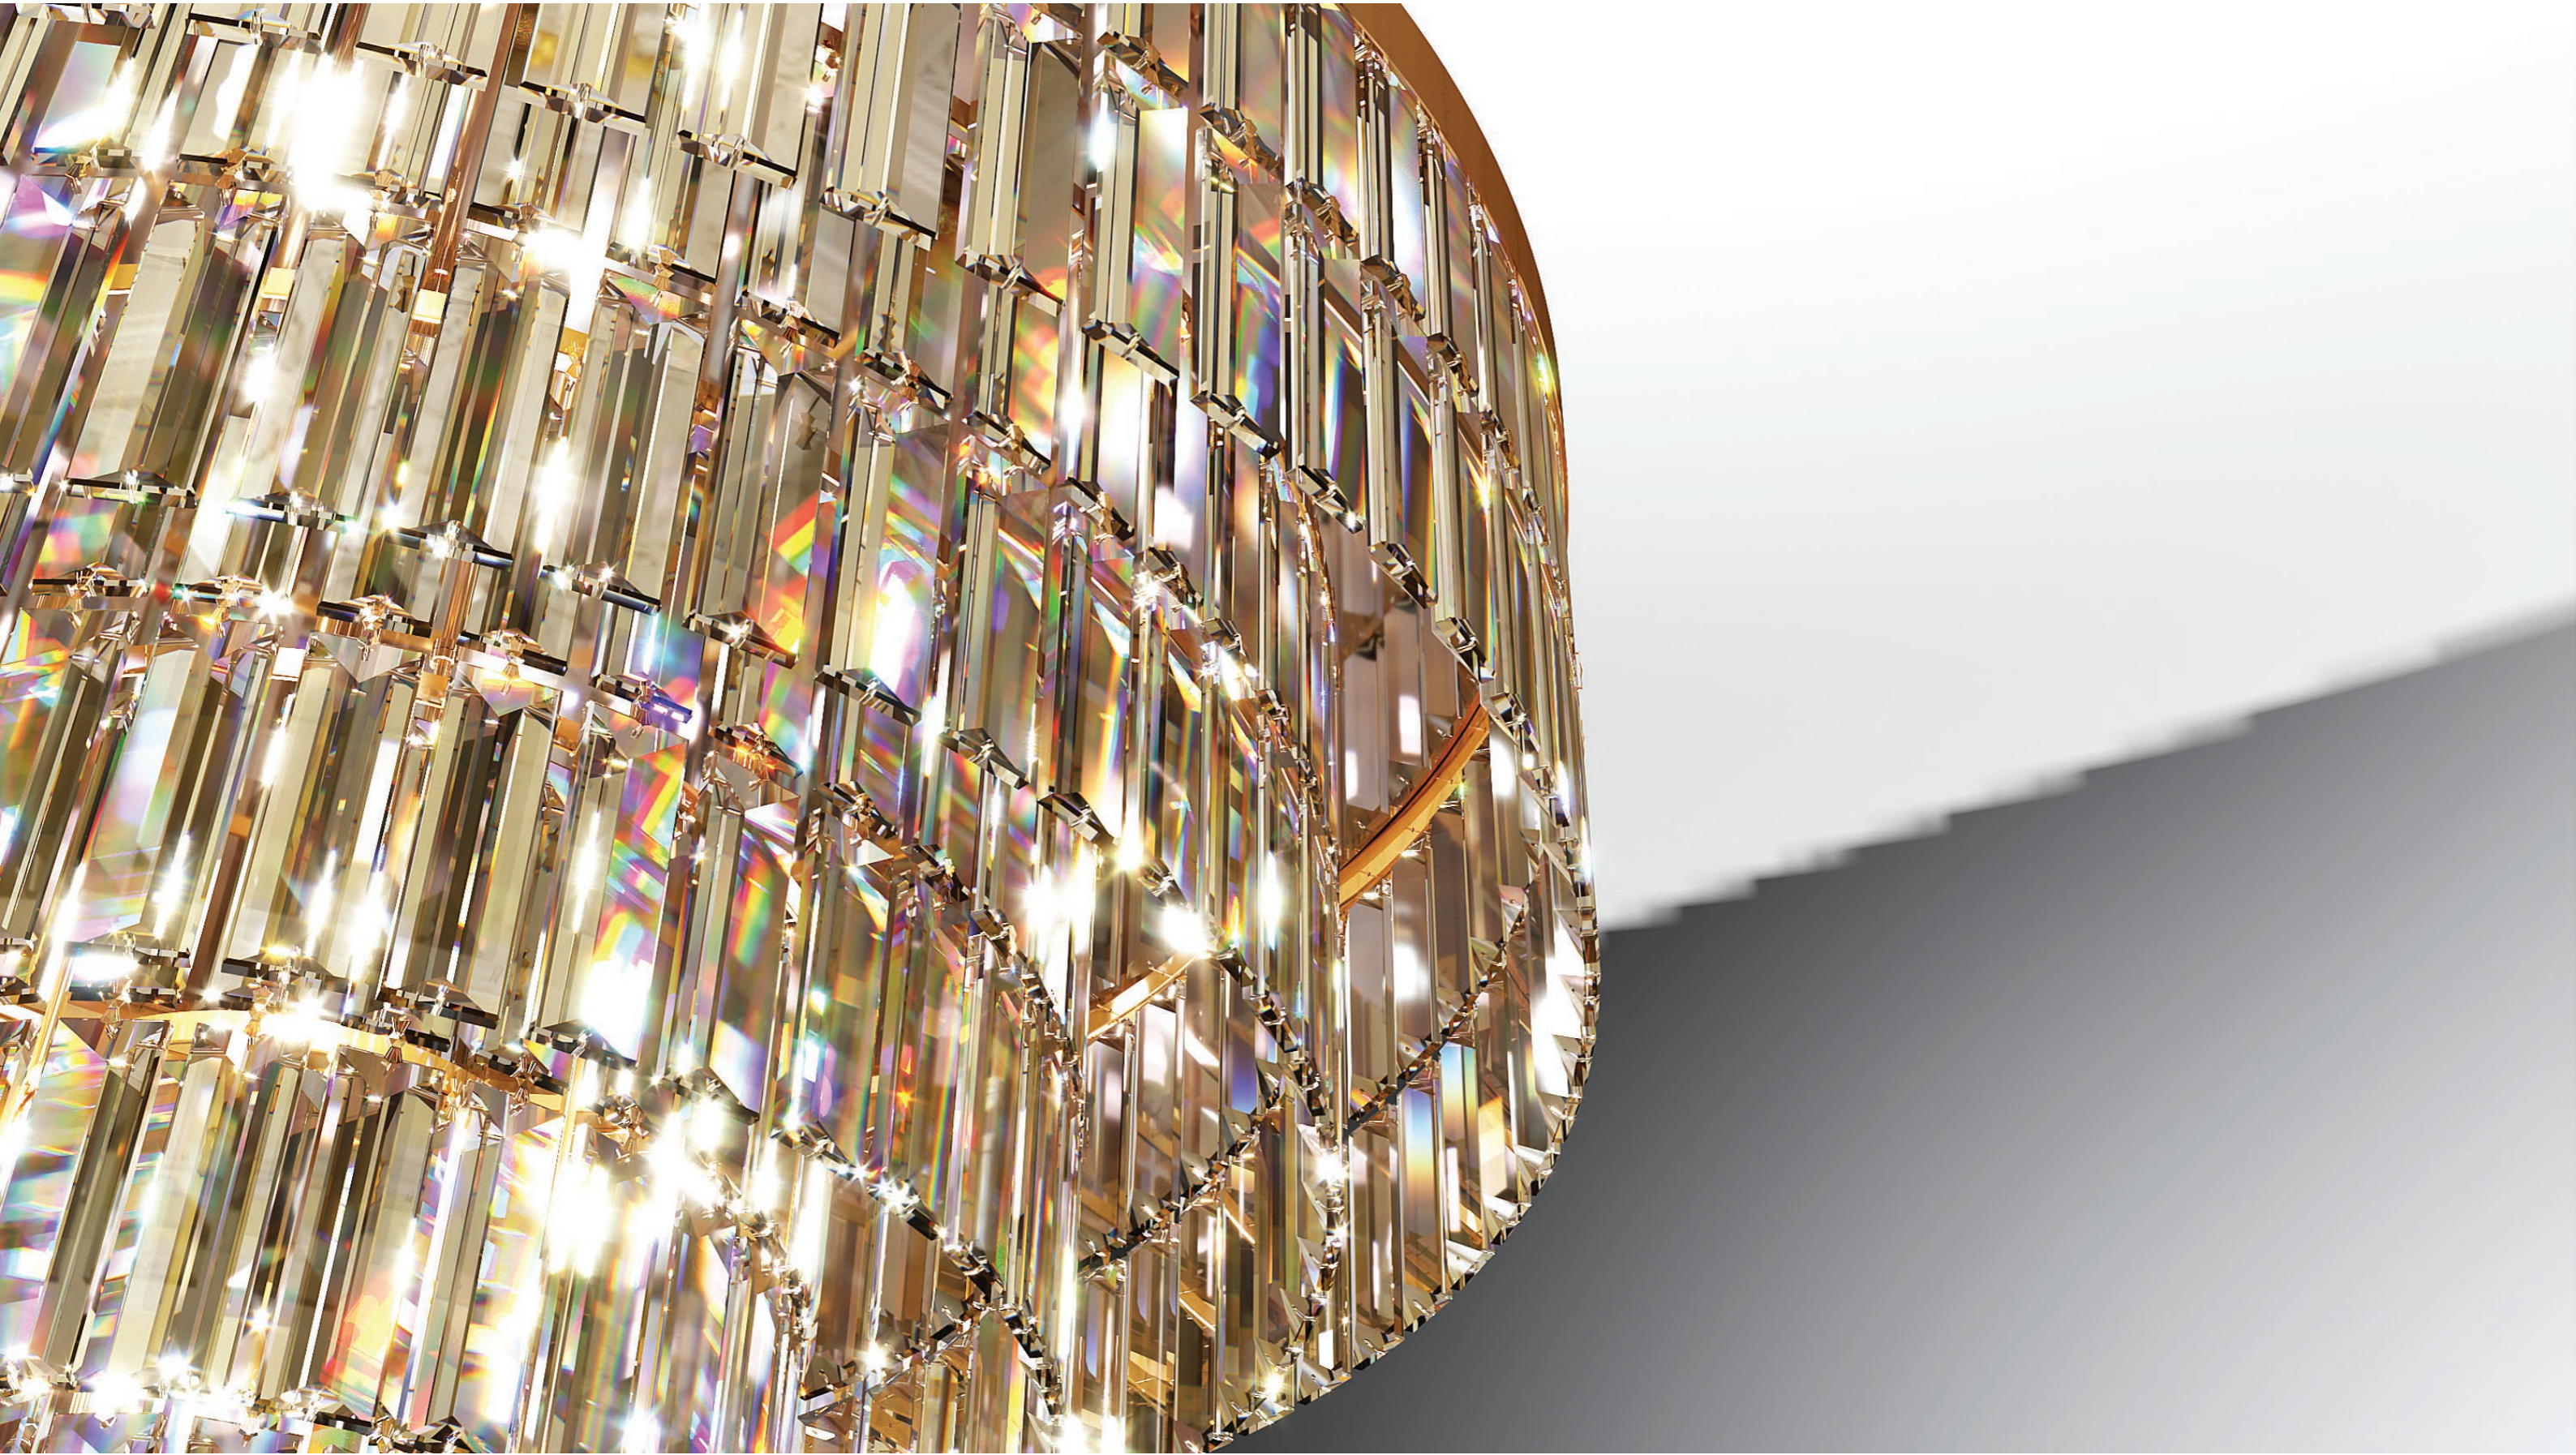

K R Y S Z T A L  
G L A M O U R

**ALDIT**

I N S P I R A T I O N

**ALDIT**

**ALDIT**

DINNING ROOM / PERSPECTIVE VIEW

**ALDIT**

DINNING ROOM / PERSPECTIVE VIEW

**ALDIT**

DINNING ROOM / PERSPECTIVE VIEW

**ALDIT**

DINNING ROOM / PERSPECTIVE VIEW

500 mm

dia. 800 mm

ALDIT

DINNING ROOM / DIMENSIONS