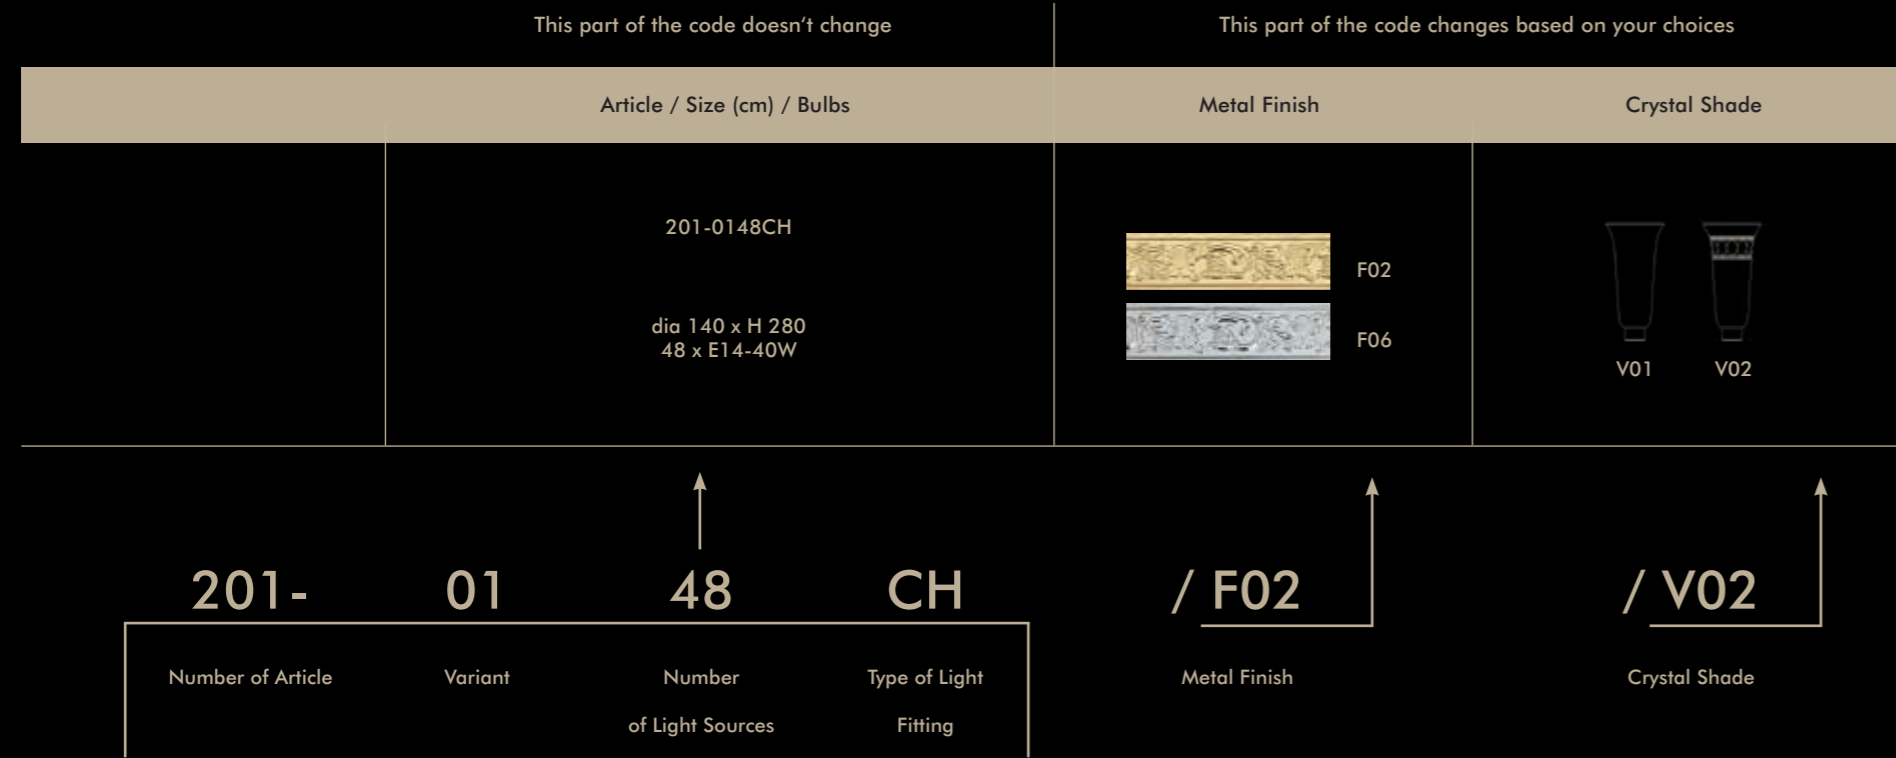

T07
Turquoise

T08
Green

T09
Blue

Crystal shades and lampshades are sold separately unless otherwise specified in the text next to each item.

COMPILING THE LIGHT FITTING CODE

201-0148CH/F02/V02

LIGHT FITTING TYPES