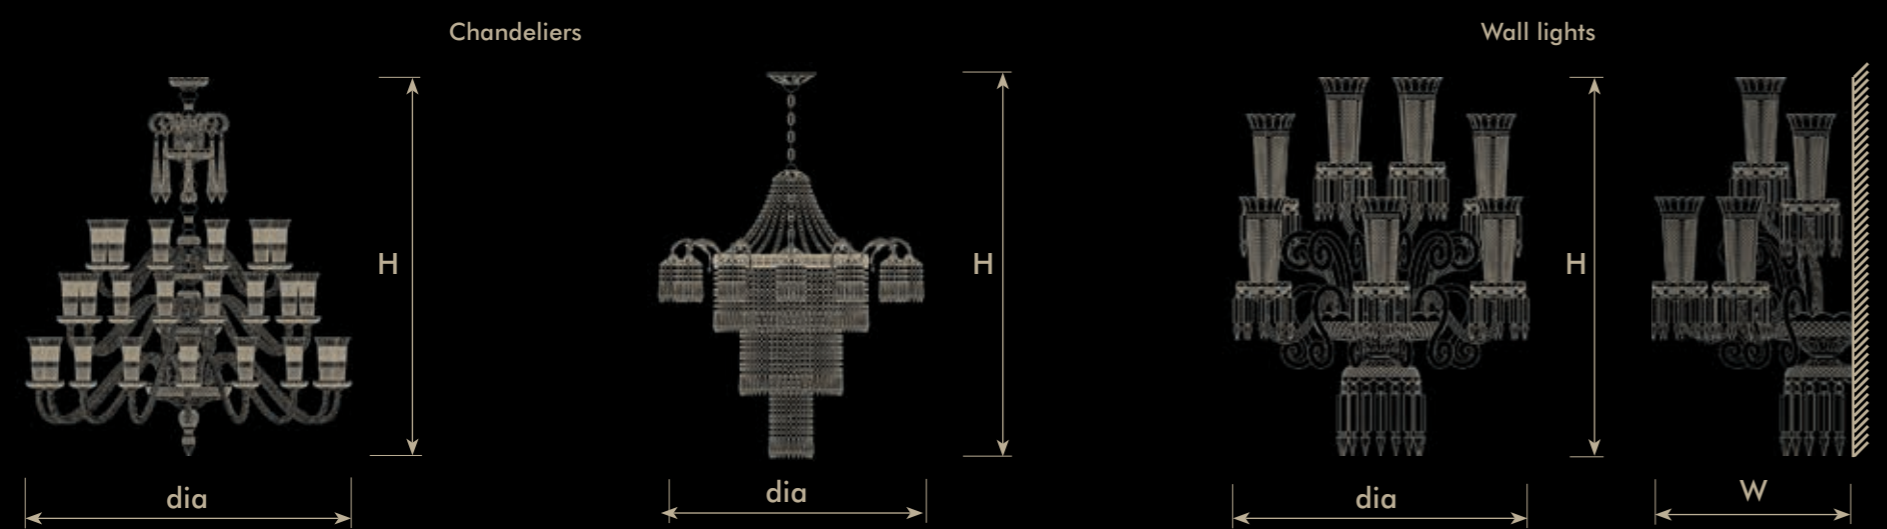

- CH CHANDELIERS
- CL CEILING LIGHTS
- WL WALL LIGHTS
- FL FLOOR LAMPS
- TL TABLE LAMPS

SIZE SPECIFICATIONS

CHAINS

	Gilded Steel Chain	Nickel Steel Chain	Antique Copper	Antique Zinc
H 0.1 m	RG01	RS01	RC01	RZ01
H 0.2 m	RG02	RS02	RC02	RZ02
H 0.3 m	RG03	RS03	RC03	RZ03
H 0.4 m	RG04	RS04	RC04	RZ04
H 0.6 m	RG06	RS06	RC06	RZ06
H 0.7 m	RG07	RS07	RC07	RZ07
H 0.8 m	RG08	RS08	RC08	RZ08
H 0.9 m	RG09	RS09	RC09	RZ09
H 1.0 m	RG10	RS10	RC10	RZ10
H 1.1 m	RG11	RS11	RC11	RZ11
H 1.2 m	RG12	RS12	RC12	RZ12
H 1.3 m	RG13	RS13	RC13	RZ13
H 1.4 m	RG14	RS14	RC14	RZ14
H 1.5 m	RG15	RS15	RC15	RZ15