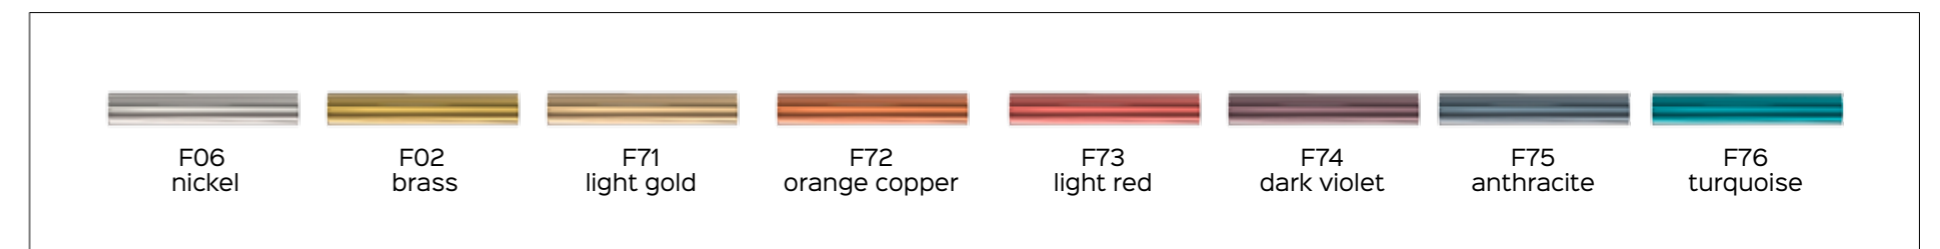

						
C20 clear	C21 amber	C22 red	C23 violet	C24 turquoise	C25 blue	C26 black

FLO[®]
FOUNTAIN
OF LIGHT

FLO

	dia 65 x H 60cm 8 x G9
	dia 80 x H 65cm 10 x G9
	dia 100 x H 70cm 12 x G9
	dia 130 x H 80cm 16 x G9

	dia 130 x H 100cm 24 x G9
	WL W 50 x H 28 x D 22cm 2 x G9
	WL W 34 x H 18 x D 20cm 2 x G9

Polished metal finish

Central flowers & wall light - polished metal finish

AMEBA[®]

SHINING
TOGETHER

AMEBA

	dia 50 x OH 40 - 60cm 5 x G9
	dia 65 x OH 40 - 60cm 6 x G9
	dia 90 x OH 40 - 80cm 8 x G9
	dia 115 x OH 50 - 80cm 10 x G9
	dia 65 x OH 70 - 120cm 11 x G9