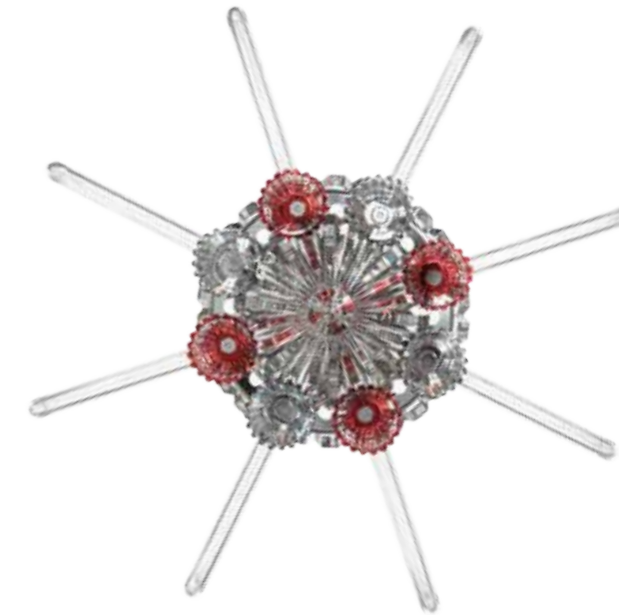

		
V51 gold painted	V52 clear	F06 nickel

CUORE[®]

FROM
THE HEART

CUORE

CLEAR CRYSTAL PARTS

	dia 70 x H 100cm 16 x 1W LED chip
	dia 90 x H 135cm 20 x 1W LED chip
	dia 90 x H 220cm 36 x 1W LED chip

COLOURED CRYSTAL SHADES