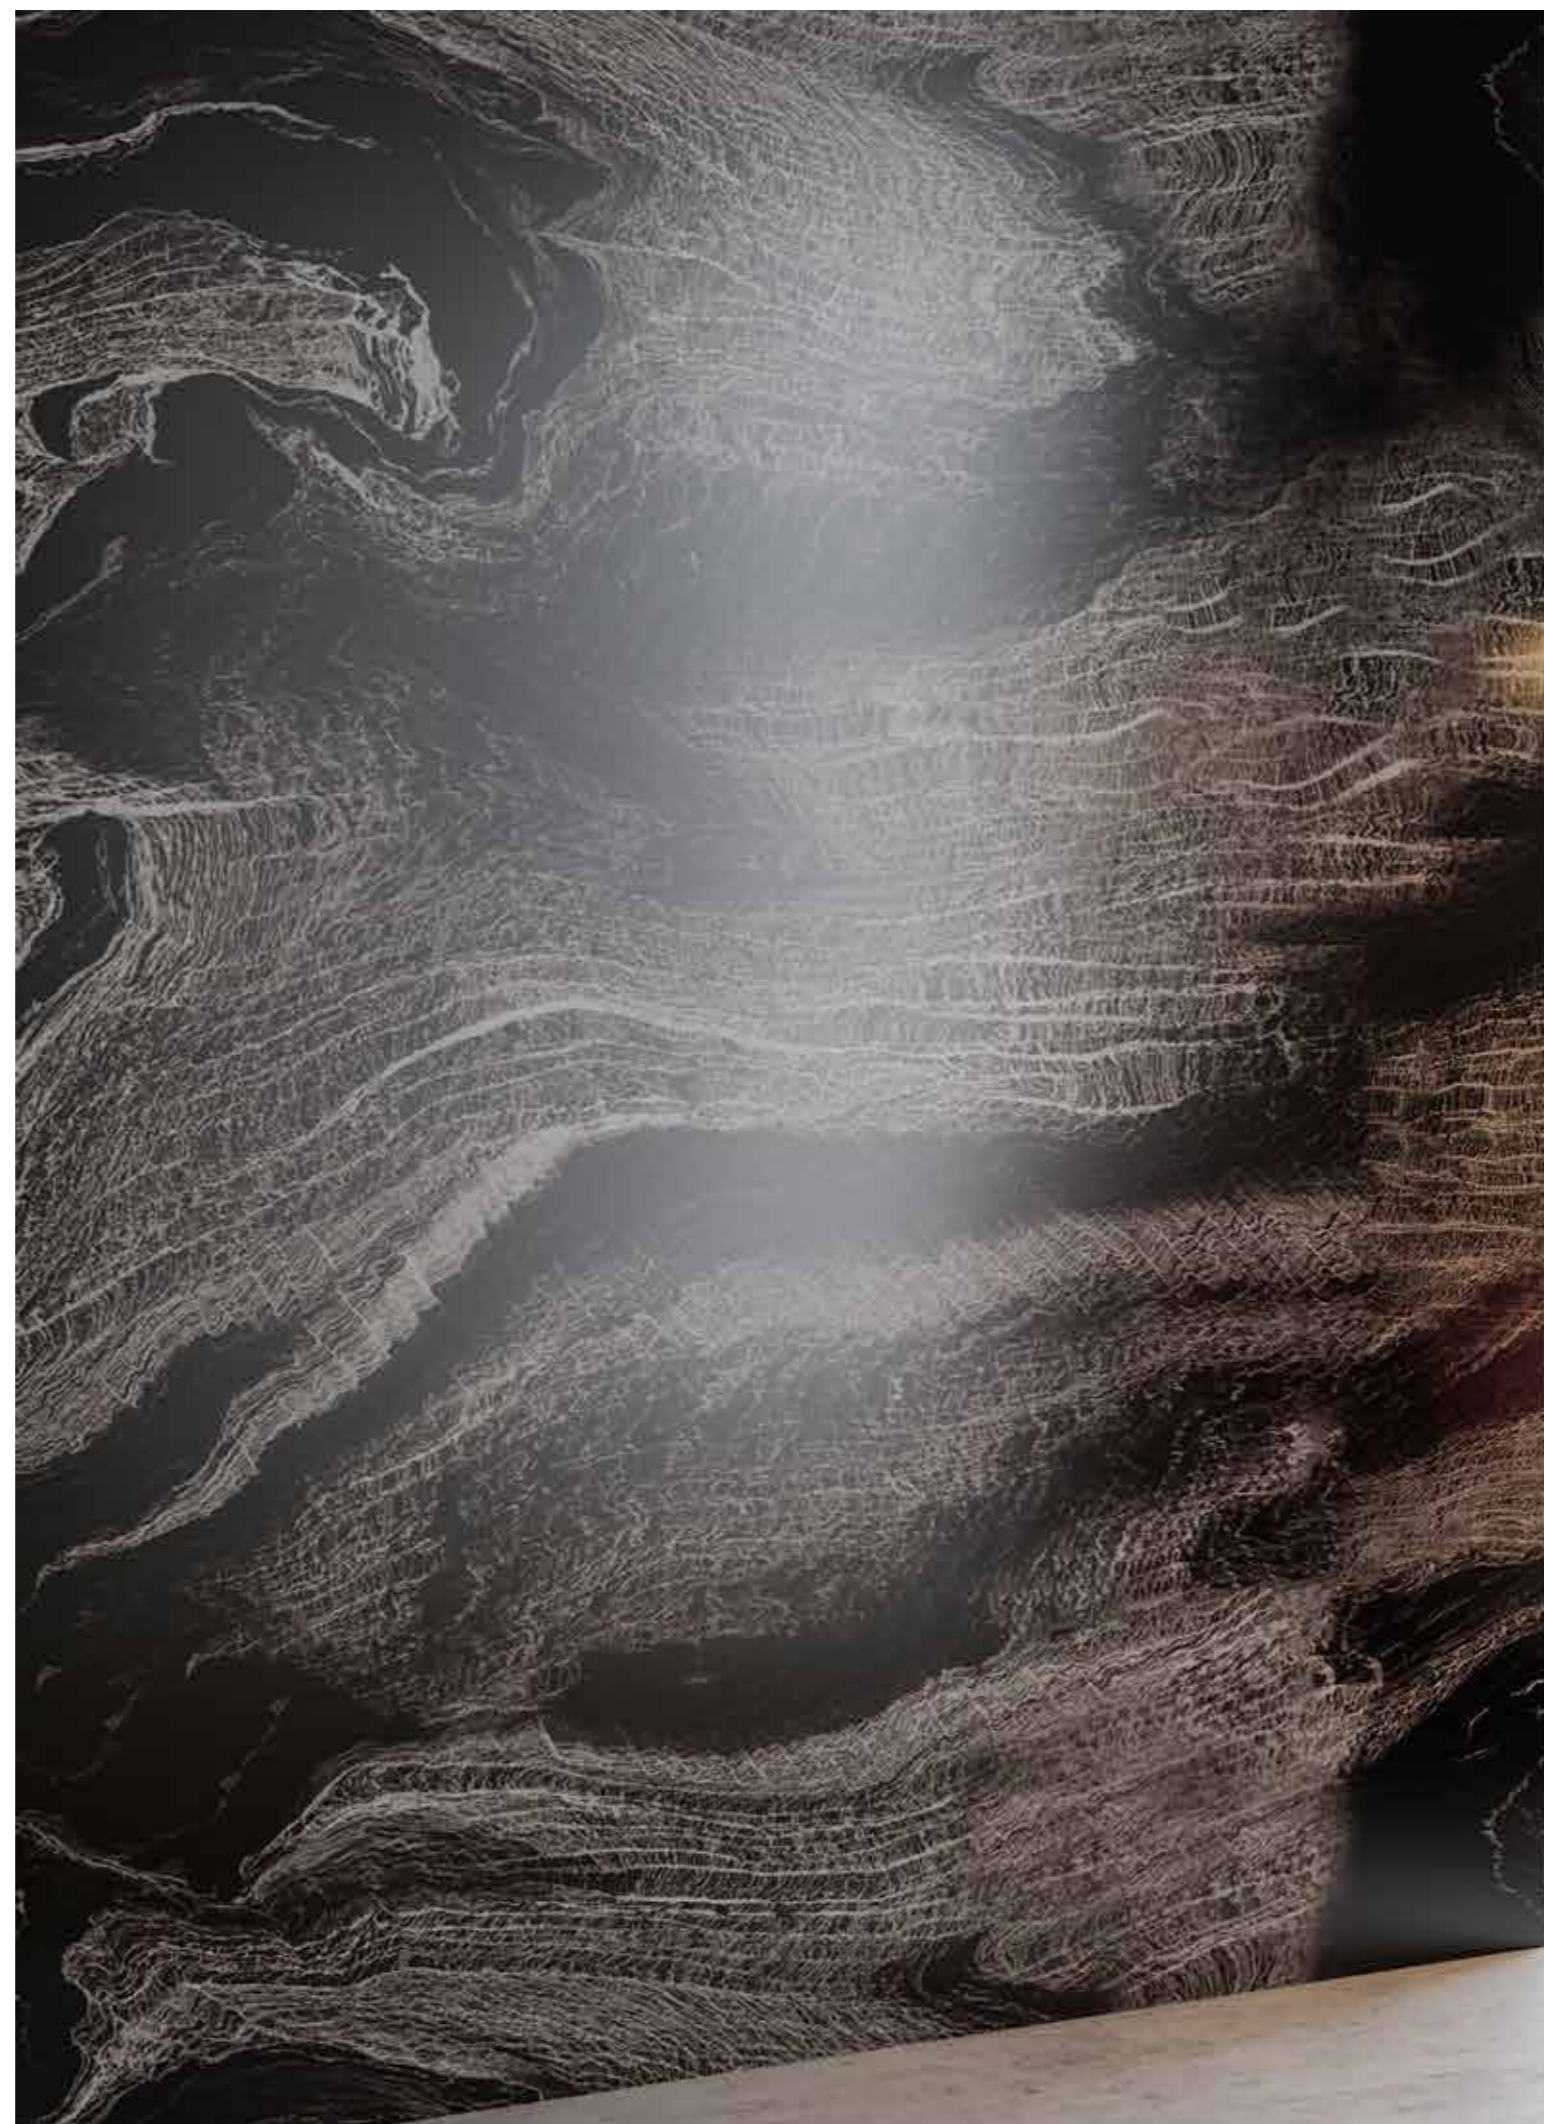

LAVVU®

RAINBOW
OF SHARDS

LAVVU

Crystal bowl colour - overlaid diamond cut crystal

Polished metal finish

LAVVU

CLEAR CRYSTAL PARTS

	dia 12 x H 14cm 1 x G4
	dia 20 x H 22cm 4 x 1W LED chip
	dia 30 x H 32cm 4 x 1W LED chip
	dia 30 x H 32cm 4 x 1W LED chip
	WL dia 20 x H 18cm 1 x G9