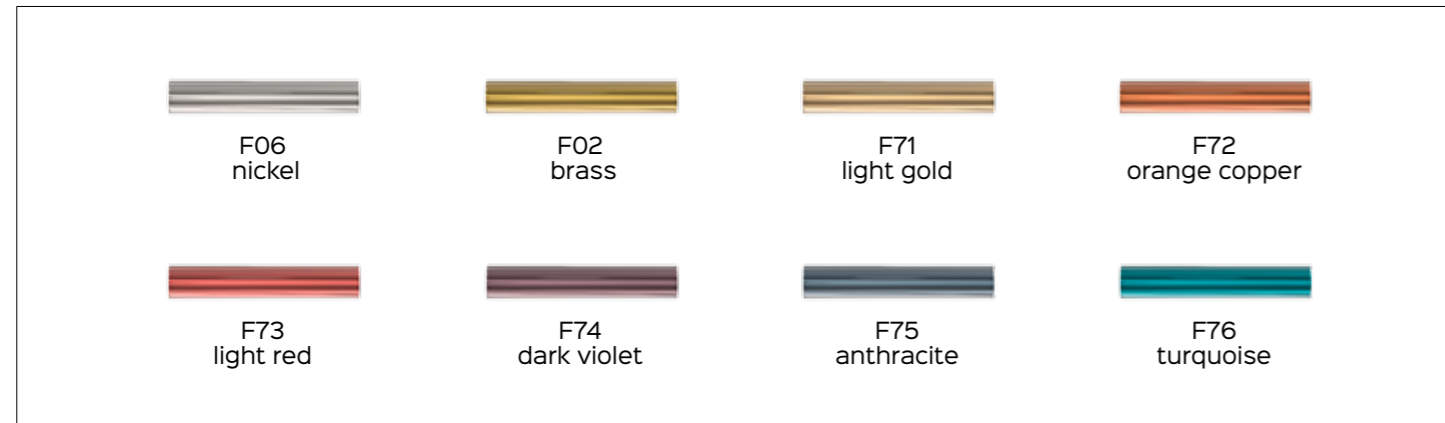

Polished metal finish

NIBEL[®]

REVEAL A NEW
DIMENSION

NIBEL

Shade colour N3

Shade colour N1

NIBEL

Polished metal finish - wall light

LAVVU®

RAINBOW
OF SHARDS

LAVVU

Crystal bowl colour - overlaid diamond cut crystal

Polished metal finish

LAVVU

CLEAR CRYSTAL PARTS

	dia 12 x H 14cm 1 x G4
	dia 20 x H 22cm 4 x 1W LED chip
	dia 30 x H 32cm 4 x 1W LED chip
	dia 30 x H 32cm 4 x 1W LED chip
	WL dia 20 x H 18cm 1 x G9