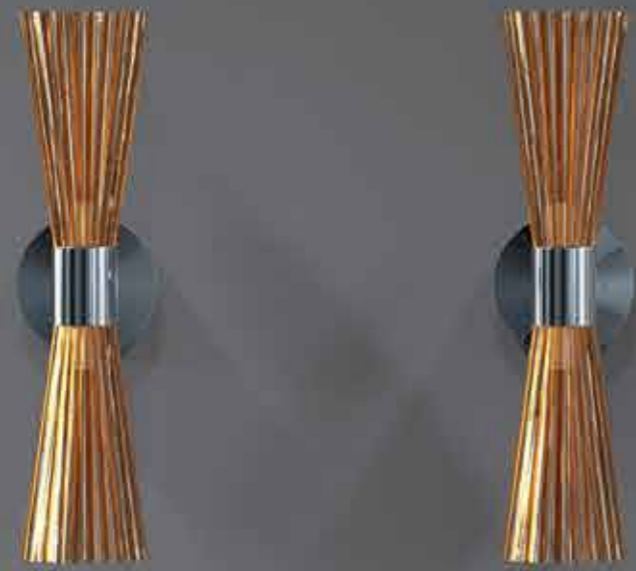

LINEAS is a tribute to simple elegance and nature, which has always been my main inspiration.“

Jitka Horcickova

CEO and Lead Designer of AYSAN

OKO[®]
LIGHT IN
YOUR EYES

OKO

	dia 65 x H 55cm 8 x G9
	dia 90 x H 65cm 12 x G9
	dia 110 x H 70cm 16 x G9
	dia 150 x H 85cm 20 x G9