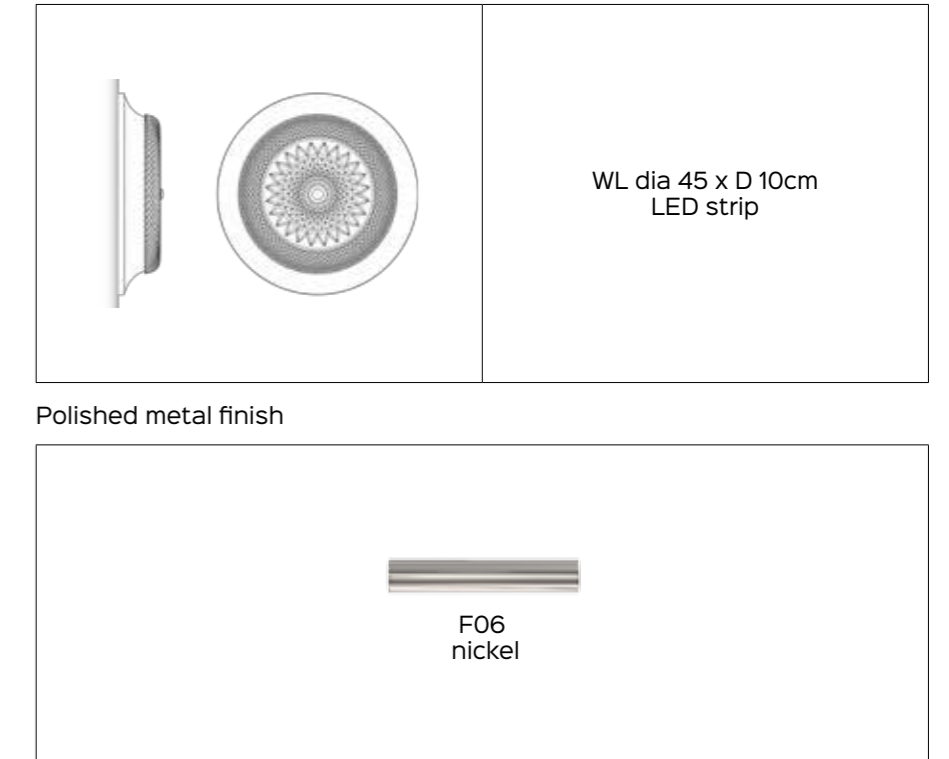

Polished metal finish

NIBEL[®]

REVEAL A NEW
DIMENSION

NIBEL

Shade colour N3

Shade colour N1

NIBEL

Polished metal finish - wall light

LAVVU®

RAINBOW
OF SHARDS

LAVVU

Crystal bowl colour - overlaid diamond cut crystal

Polished metal finish

LAVVU

CLEAR CRYSTAL PARTS

	dia 12 x H 14cm 1 x G4
	dia 20 x H 22cm 4 x 1W LED chip
	dia 30 x H 32cm 4 x 1W LED chip
	dia 30 x H 32cm 4 x 1W LED chip
	WL dia 20 x H 18cm 1 x G9