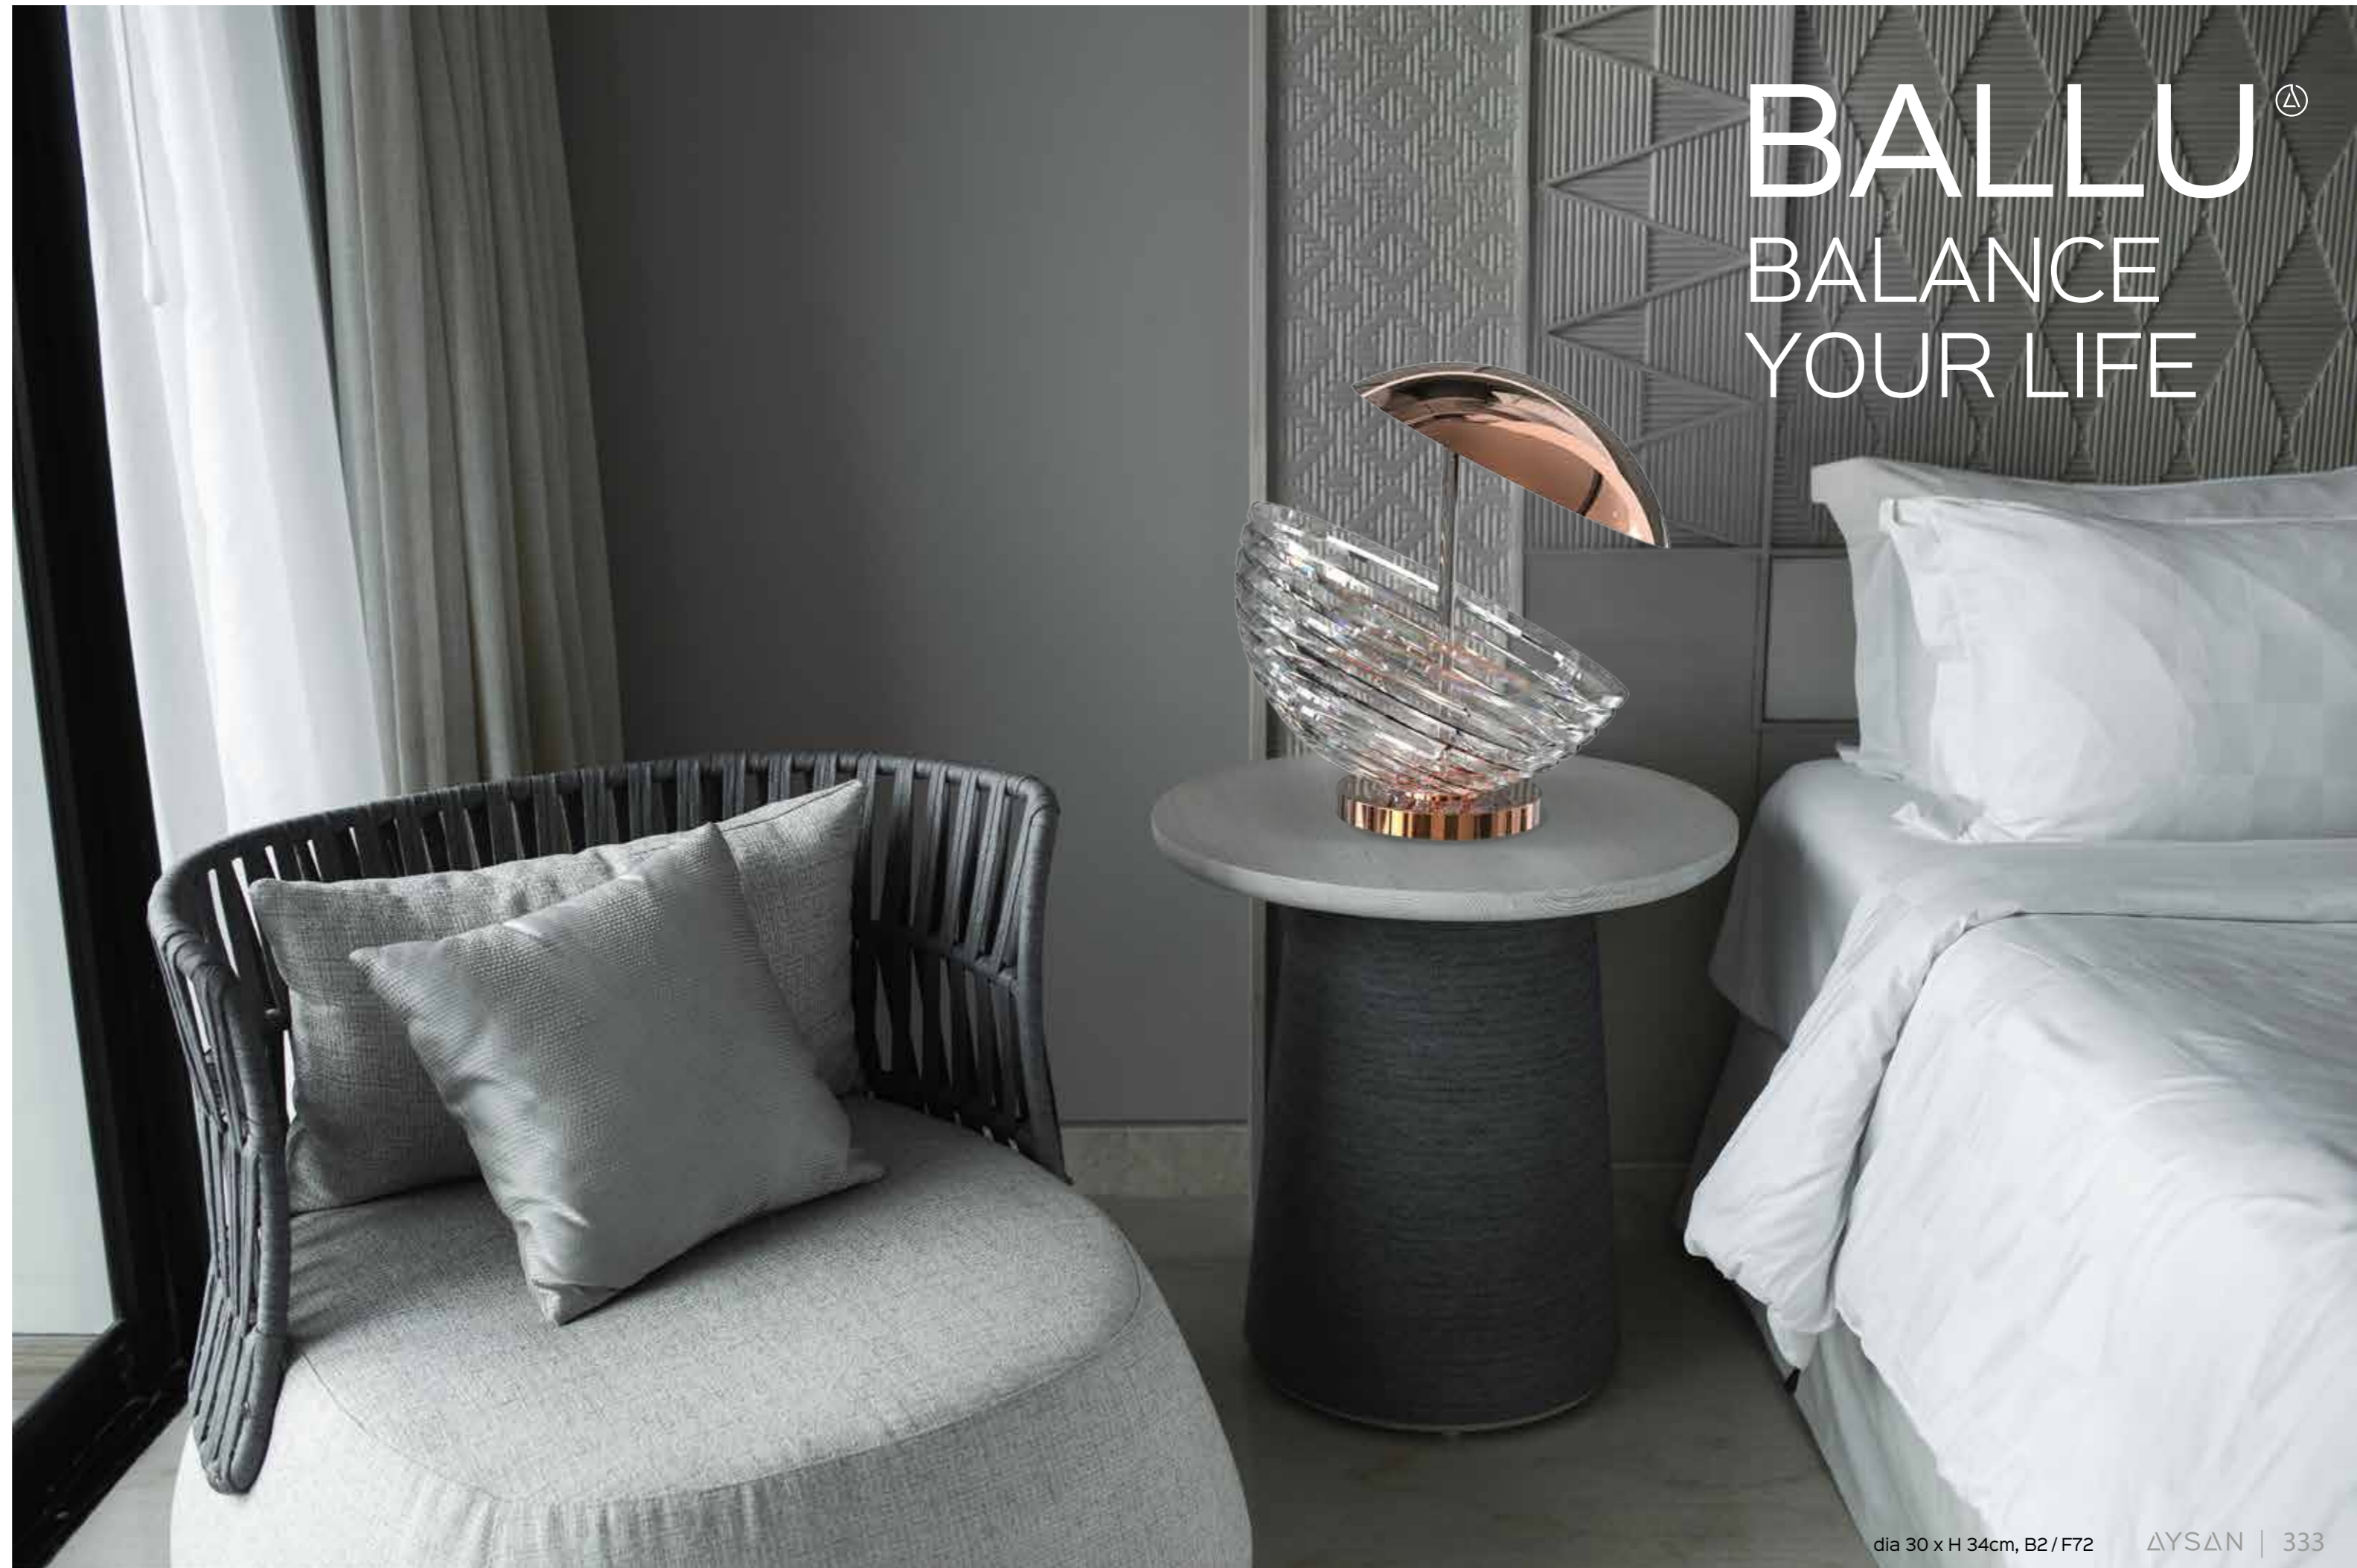

BALLU®

BALANCE
YOUR LIFE