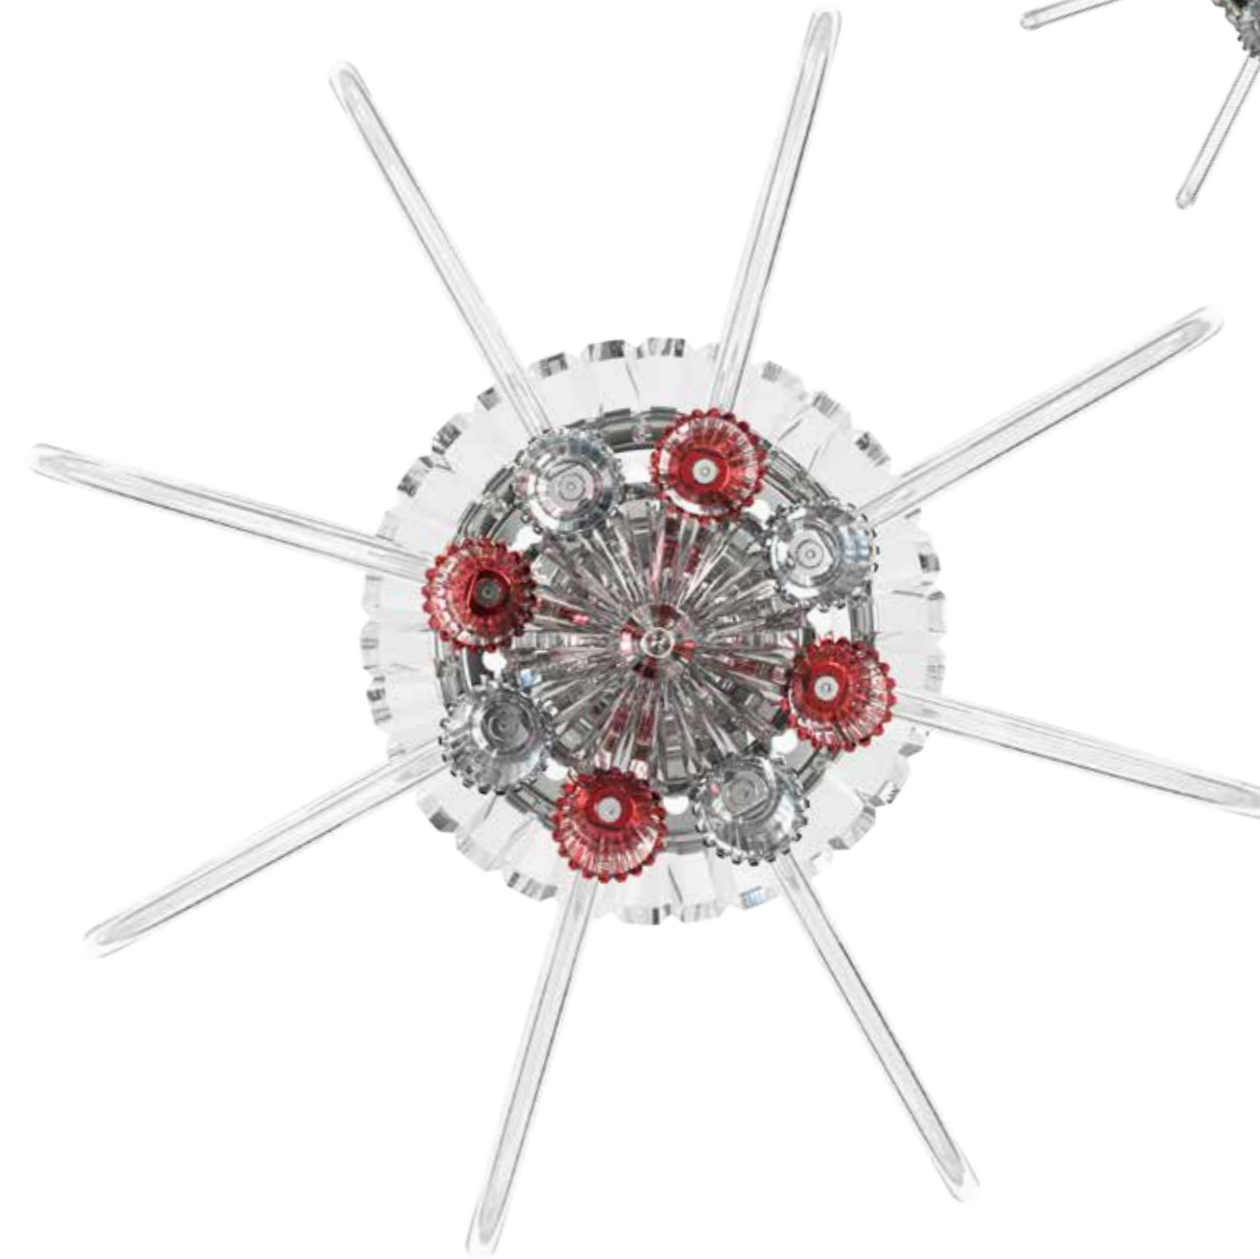

		
V51 gold painted	V52 clear	F06 nickel

CUORE[®]

FROM
THE HEART

CUORE

CLEAR CRYSTAL PARTS

	dia 70 x H 100cm 16 x 1W LED chip
	dia 90 x H 135cm 20 x 1W LED chip
	dia 90 x H 220cm 36 x 1W LED chip

COLOURED CRYSTAL SHADES