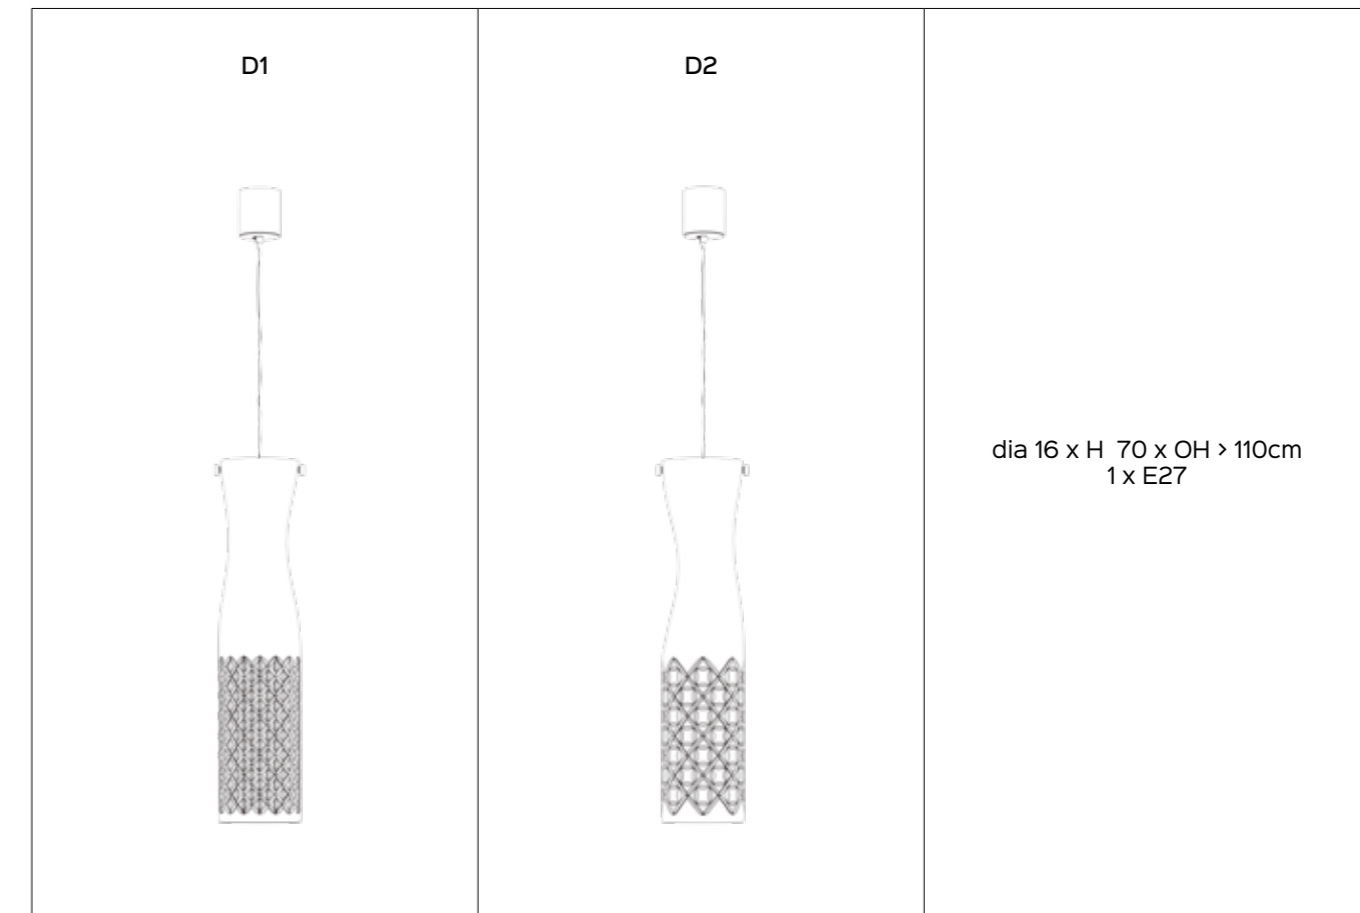

TRIA

W 52 x H 70 x OH > 100 x D 10cm
2 x G9

dia 50 x H 70 x OH > 100cm
3 x G9

W 52 x H 85 x OH > 120 x D 10cm
2 x G9

Brushed metal finish

TAMANO®

UNITY
IN DIVERSITY

TAMANO