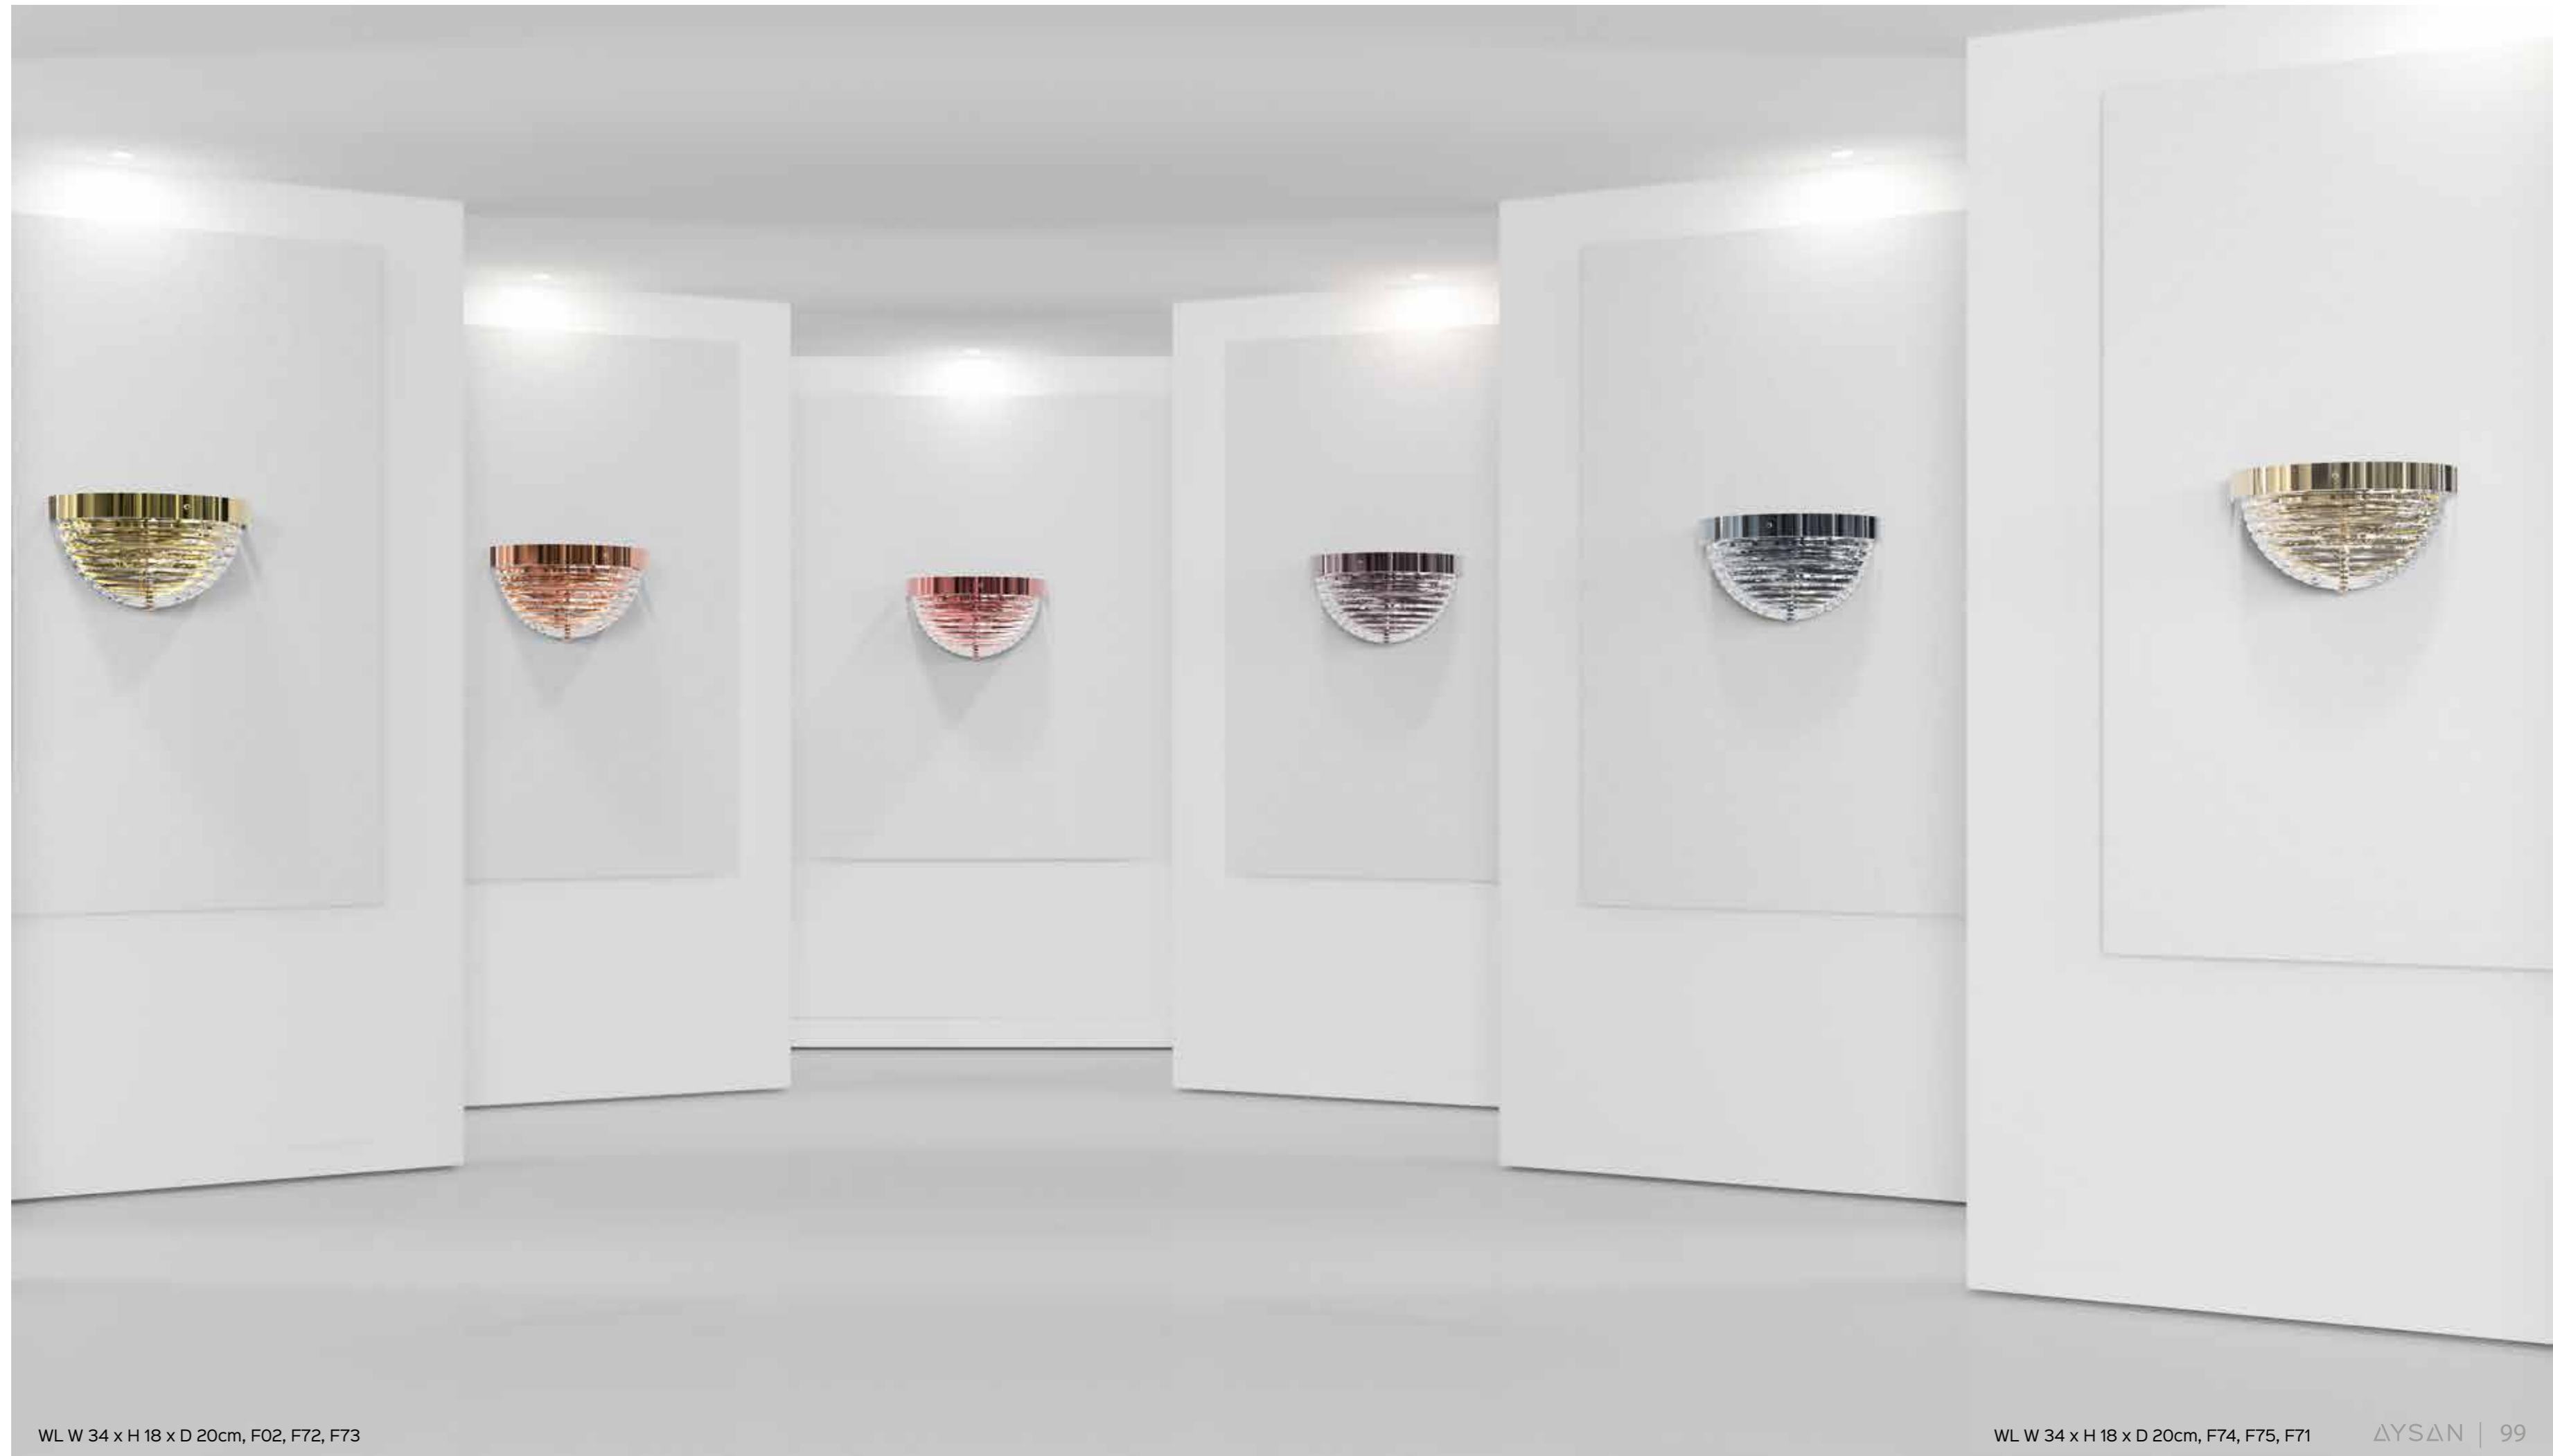

						
C20 clear	C21 amber	C22 red	C23 violet	C24 turquoise	C25 blue	C26 black

FLO[®]
FOUNTAIN
OF LIGHT

FLO

	dia 65 x H 60cm 8 x G9
	dia 80 x H 65cm 10 x G9
	dia 100 x H 70cm 12 x G9
	dia 130 x H 80cm 16 x G9

	dia 90 x OH 70 - 120cm 14 x G9
	dia 115 x OH 70 - 120cm 18 x G9
	dia 50 x OH 60 - 100cm 3 x spotlight
	dia 70 x OH 80 - 120cm 5 x spotlight
	dia 90 x OH 100 - 150cm 8 x spotlight

AMEBA

	dia 90 x OH 150 - 200cm 8 x spotlight
	L 150 x W 30 x H 90 - 150cm 7 x spotlight
	L 200 x W 40 x H 90 - 150cm 10 x spotlight