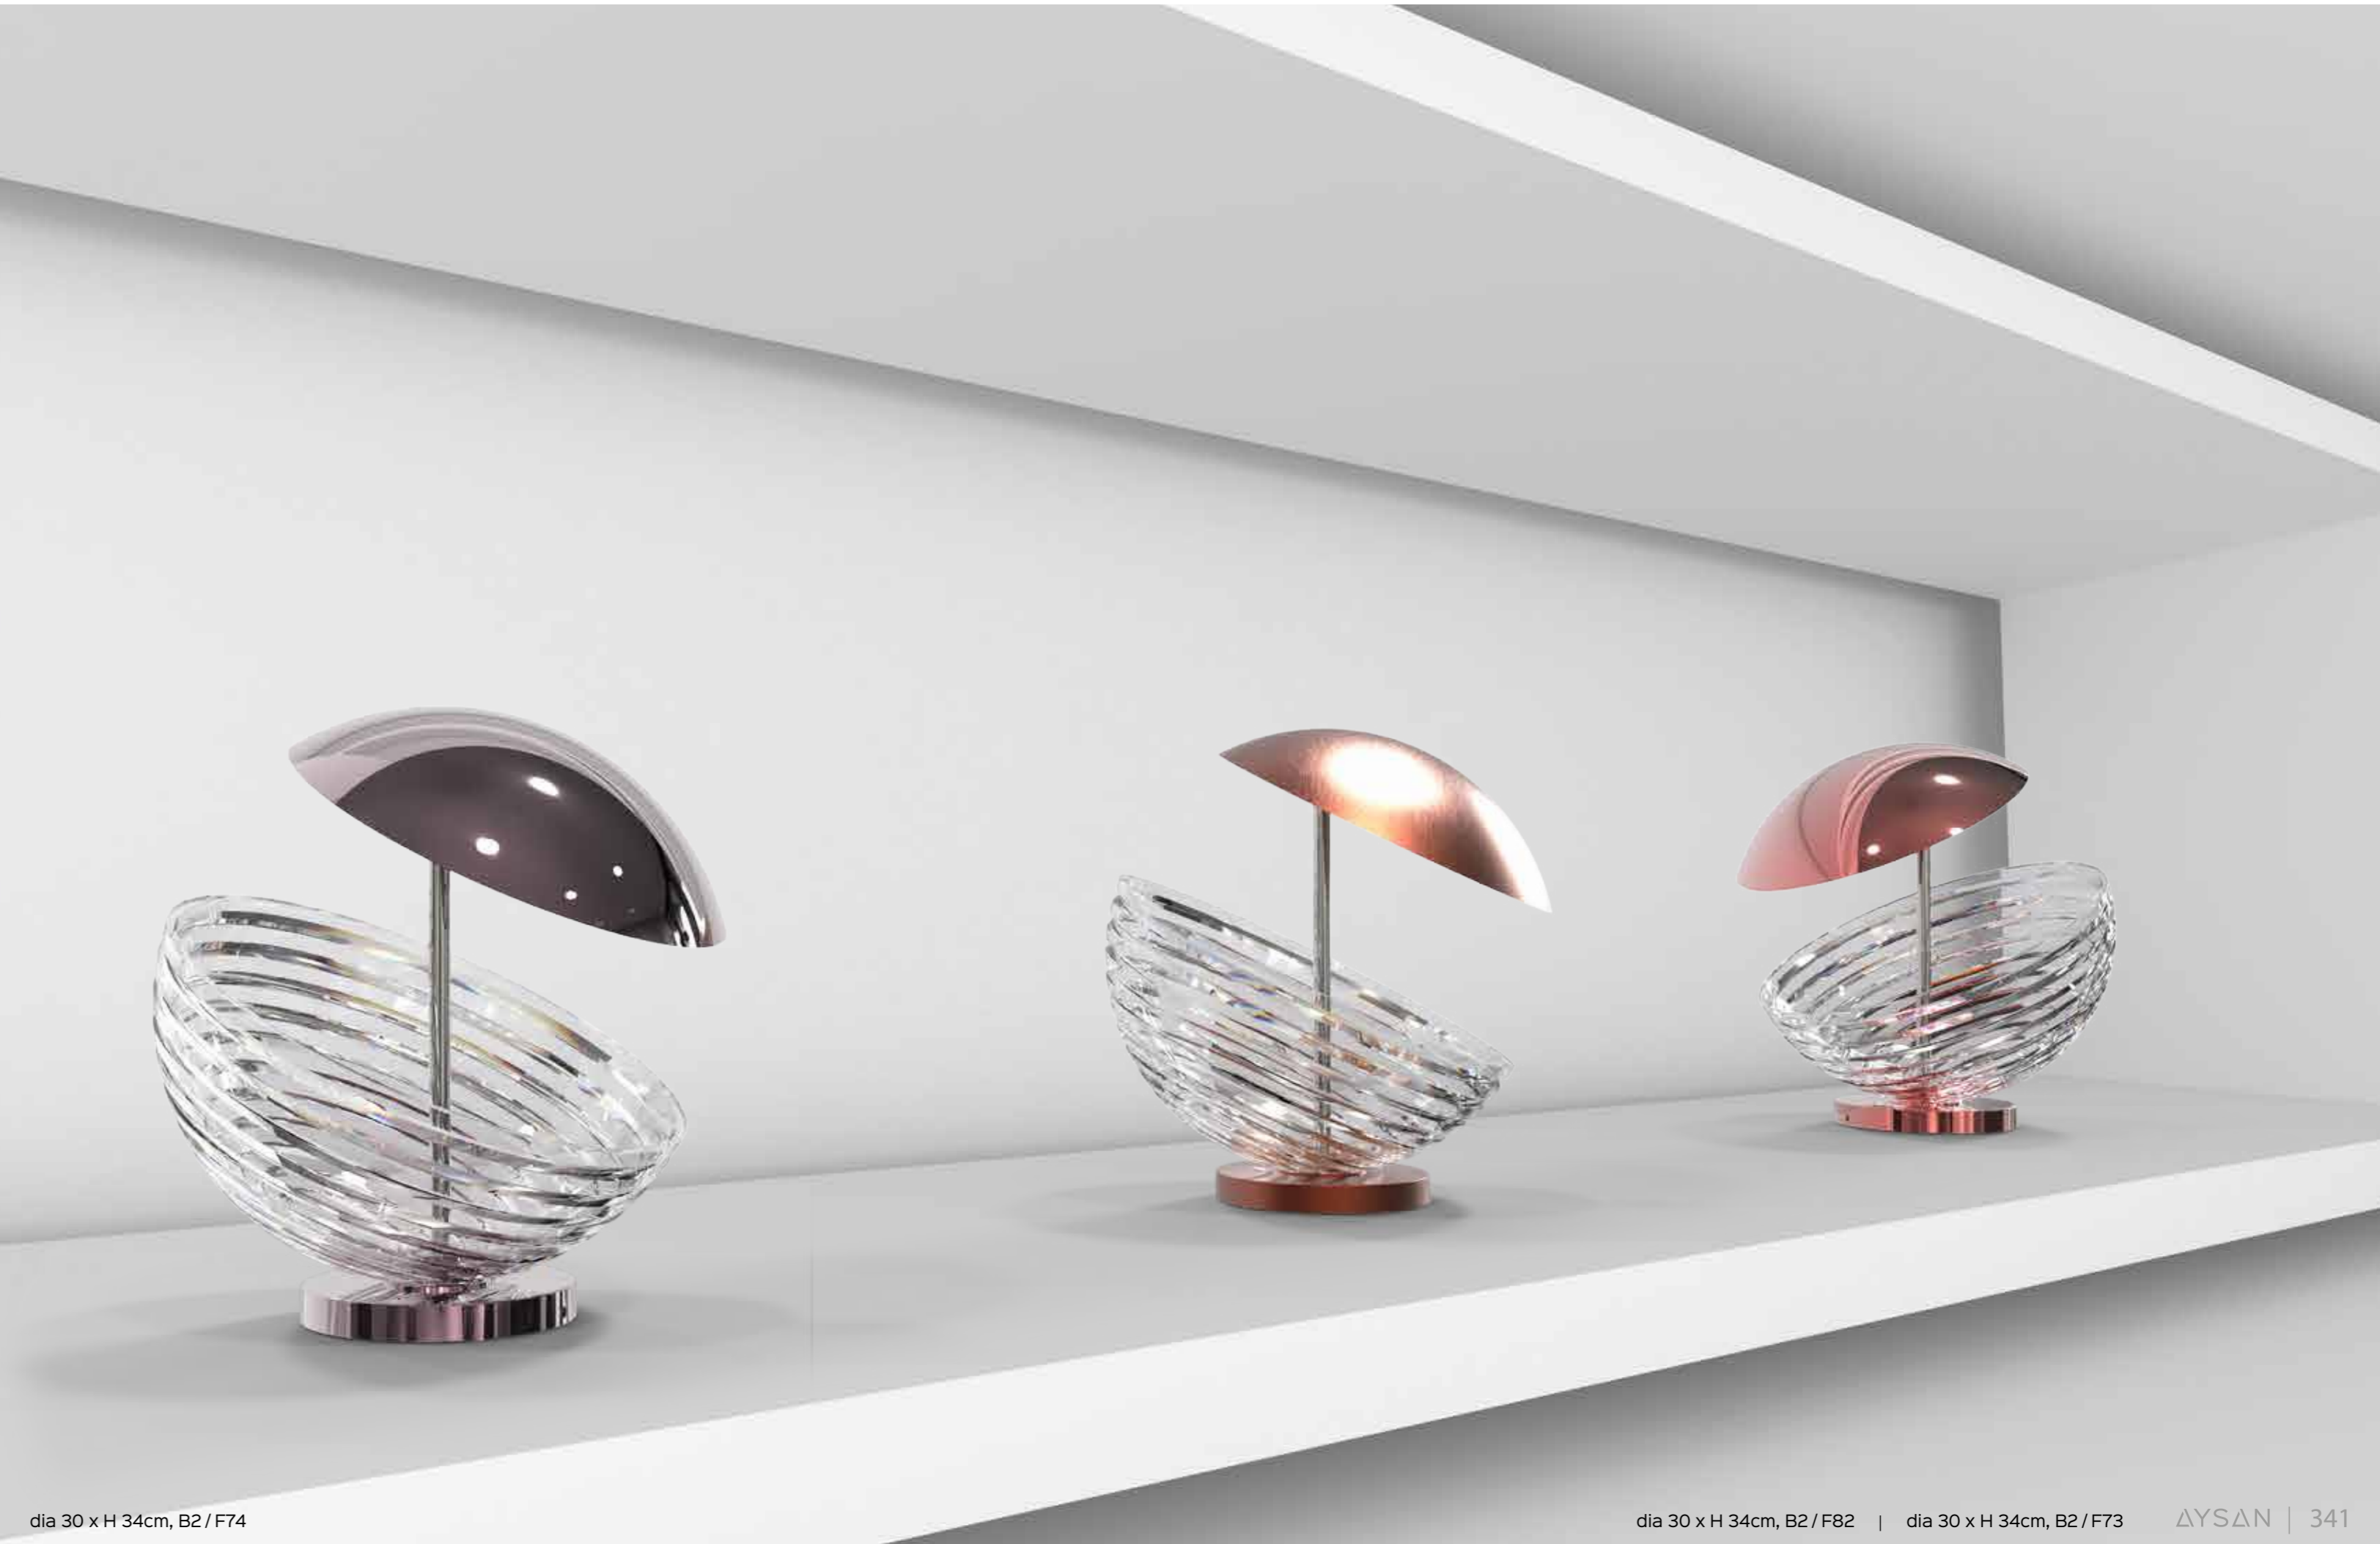

BALLU®

BALANCE
YOUR LIFE

DOMINO[®]

CRYSTAL
GAME

362 | DOMINO dia 22 x H 52cm, mix of colored shades

dia 25 x H 52cm, mix of colored shades

TABLE LAMPS

TABLE LAMPS IMBU