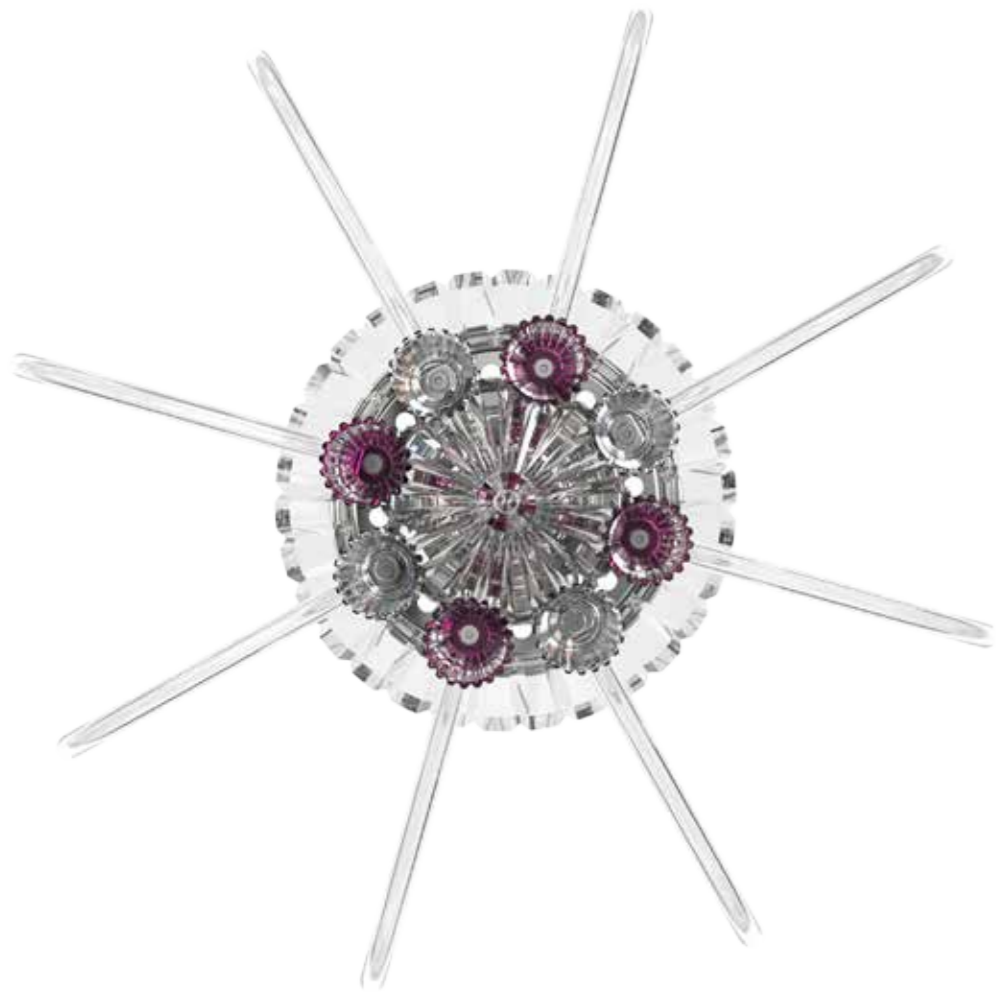

		
V51 gold painted	V52 clear	F06 nickel

CUORE[®]

FROM
THE HEART

CUORE

CLEAR CRYSTAL PARTS

	dia 70 x H 100cm 16 x 1W LED chip
	dia 90 x H 135cm 20 x 1W LED chip
	dia 90 x H 220cm 36 x 1W LED chip

COLOURED CRYSTAL SHADES