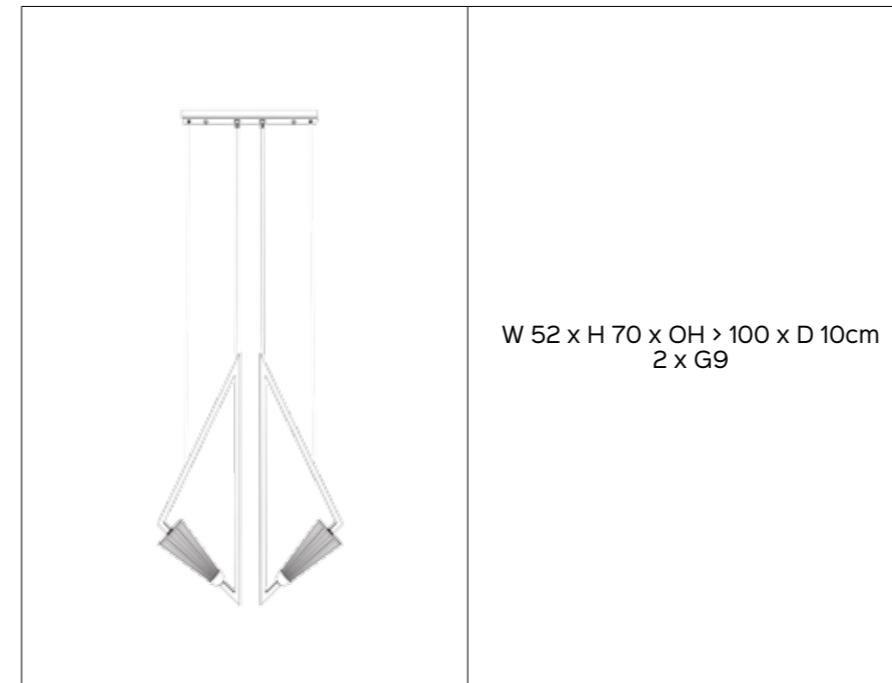

TRIA

W 52 x H 70 x OH > 100 x D 10cm
2 x G9