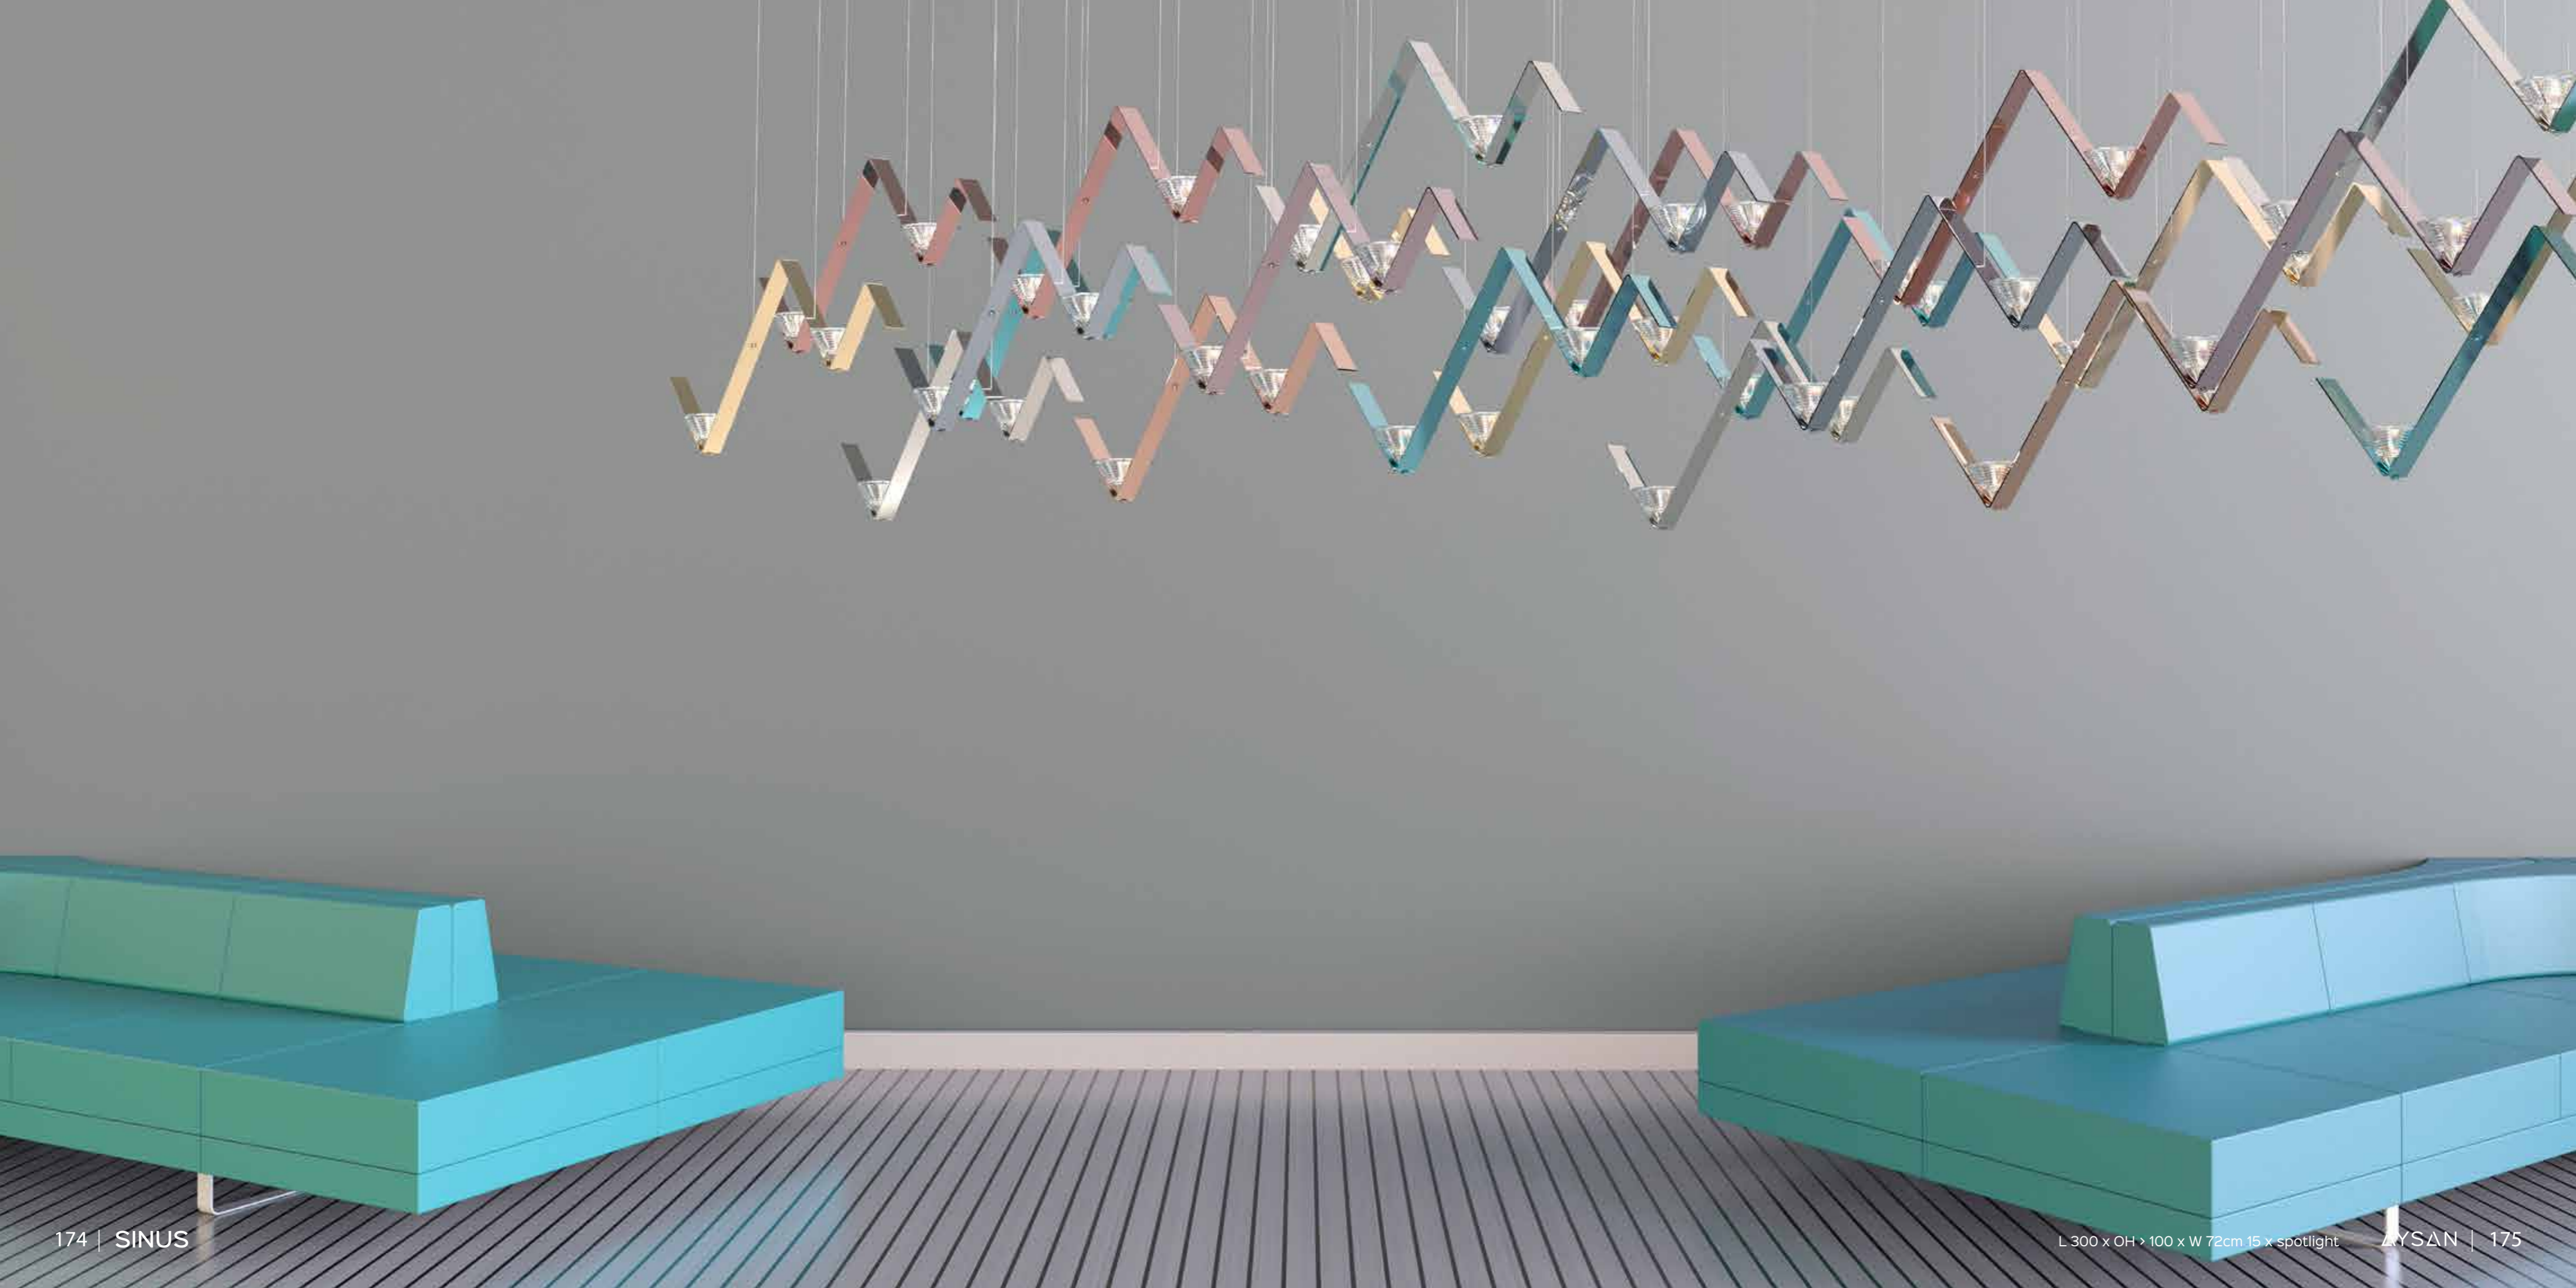

SINUS®

PULSE
OF LIFE

SINUS

		L 98 x H 38 x OH > 60cm x W 12cm 2 x G4
		L 240 x OH > 75 x W 52cm 9 x spotlight
		L 300 x OH > 100 x W 72cm 15 x spotlight

Polished metal finish

				
F06 nickel	F02 brass	F71 light gold	F72 orange copper	
				
F73 light red	F74 dark violet	F75 anthracite	F76 turquoise	F95 dark blue