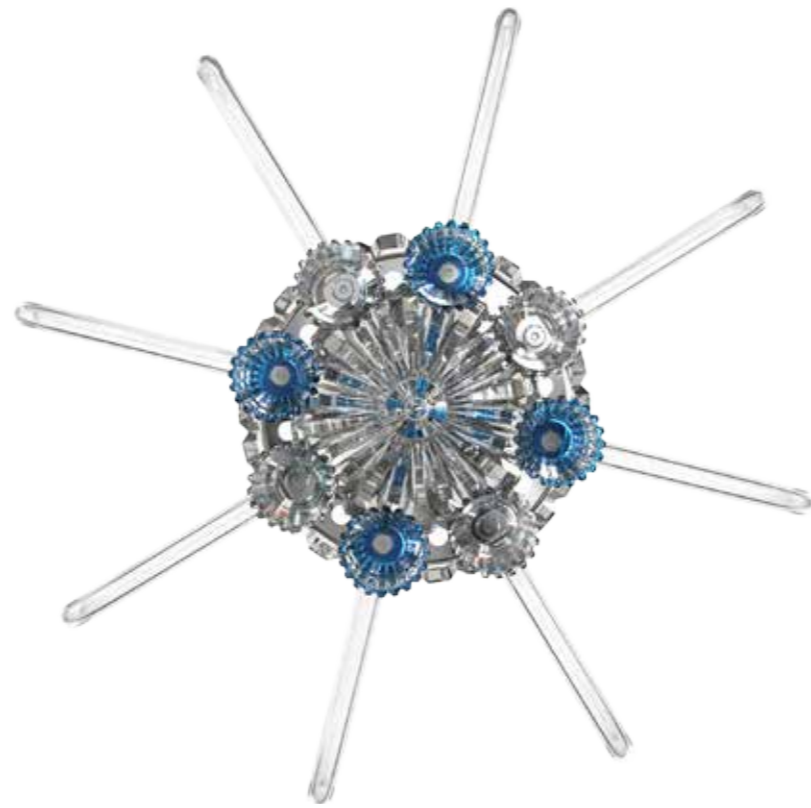

		
V51 gold painted	V52 clear	F06 nickel

CUORE[®]

FROM
THE HEART

CUORE

CLEAR CRYSTAL PARTS

	dia 70 x H 100cm 16 x 1W LED chip
	dia 90 x H 135cm 20 x 1W LED chip
	dia 90 x H 220cm 36 x 1W LED chip

COLOURED CRYSTAL SHADES