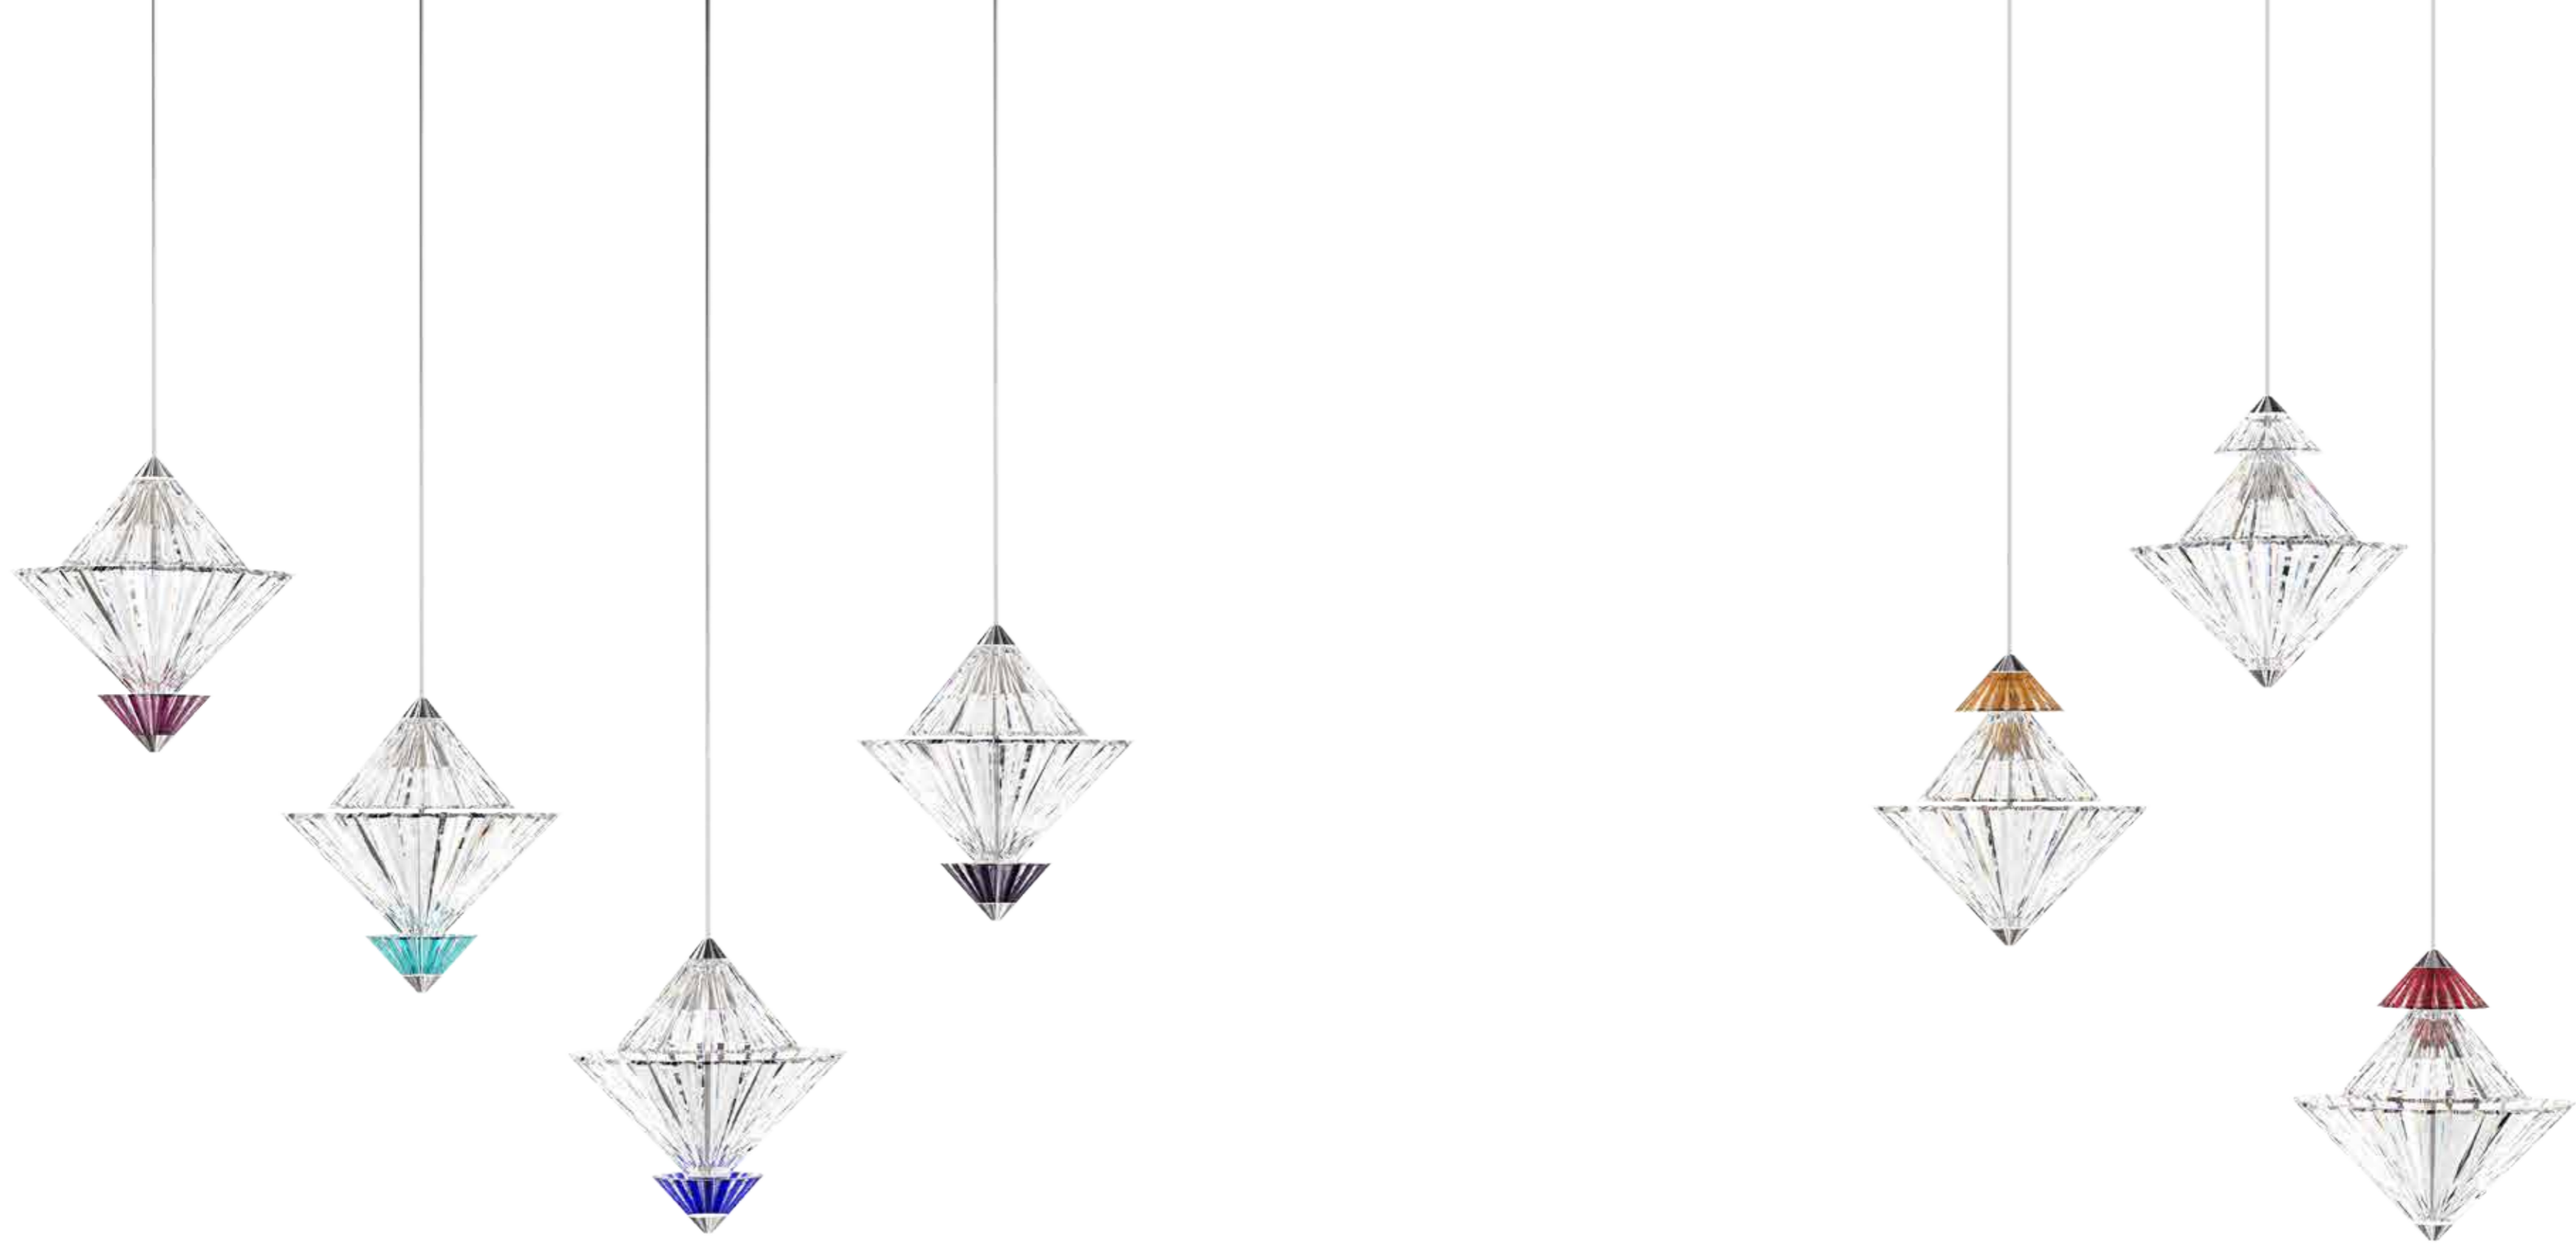

LAVVU®

RAINBOW
OF SHARDS

LAVVU

Crystal bowl colour - overlaid diamond cut crystal

Polished metal finish

LAVVU

CLEAR CRYSTAL PARTS

	dia 12 x H 14cm 1 x G4
	dia 20 x H 22cm 4 x 1W LED chip
	dia 30 x H 32cm 4 x 1W LED chip
	dia 30 x H 32cm 4 x 1W LED chip
	WL dia 20 x H 18cm 1 x G9