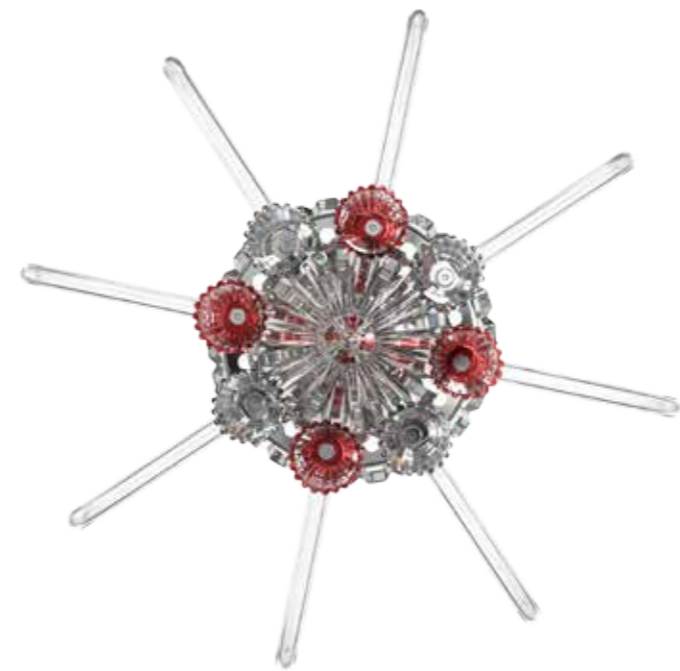

		
V51 gold painted	V52 clear	F06 nickel

CUORE[®]

FROM
THE HEART

CUORE

CLEAR CRYSTAL PARTS

	dia 70 x H 100cm 16 x 1W LED chip
	dia 90 x H 135cm 20 x 1W LED chip
	dia 90 x H 220cm 36 x 1W LED chip

COLOURED CRYSTAL SHADES