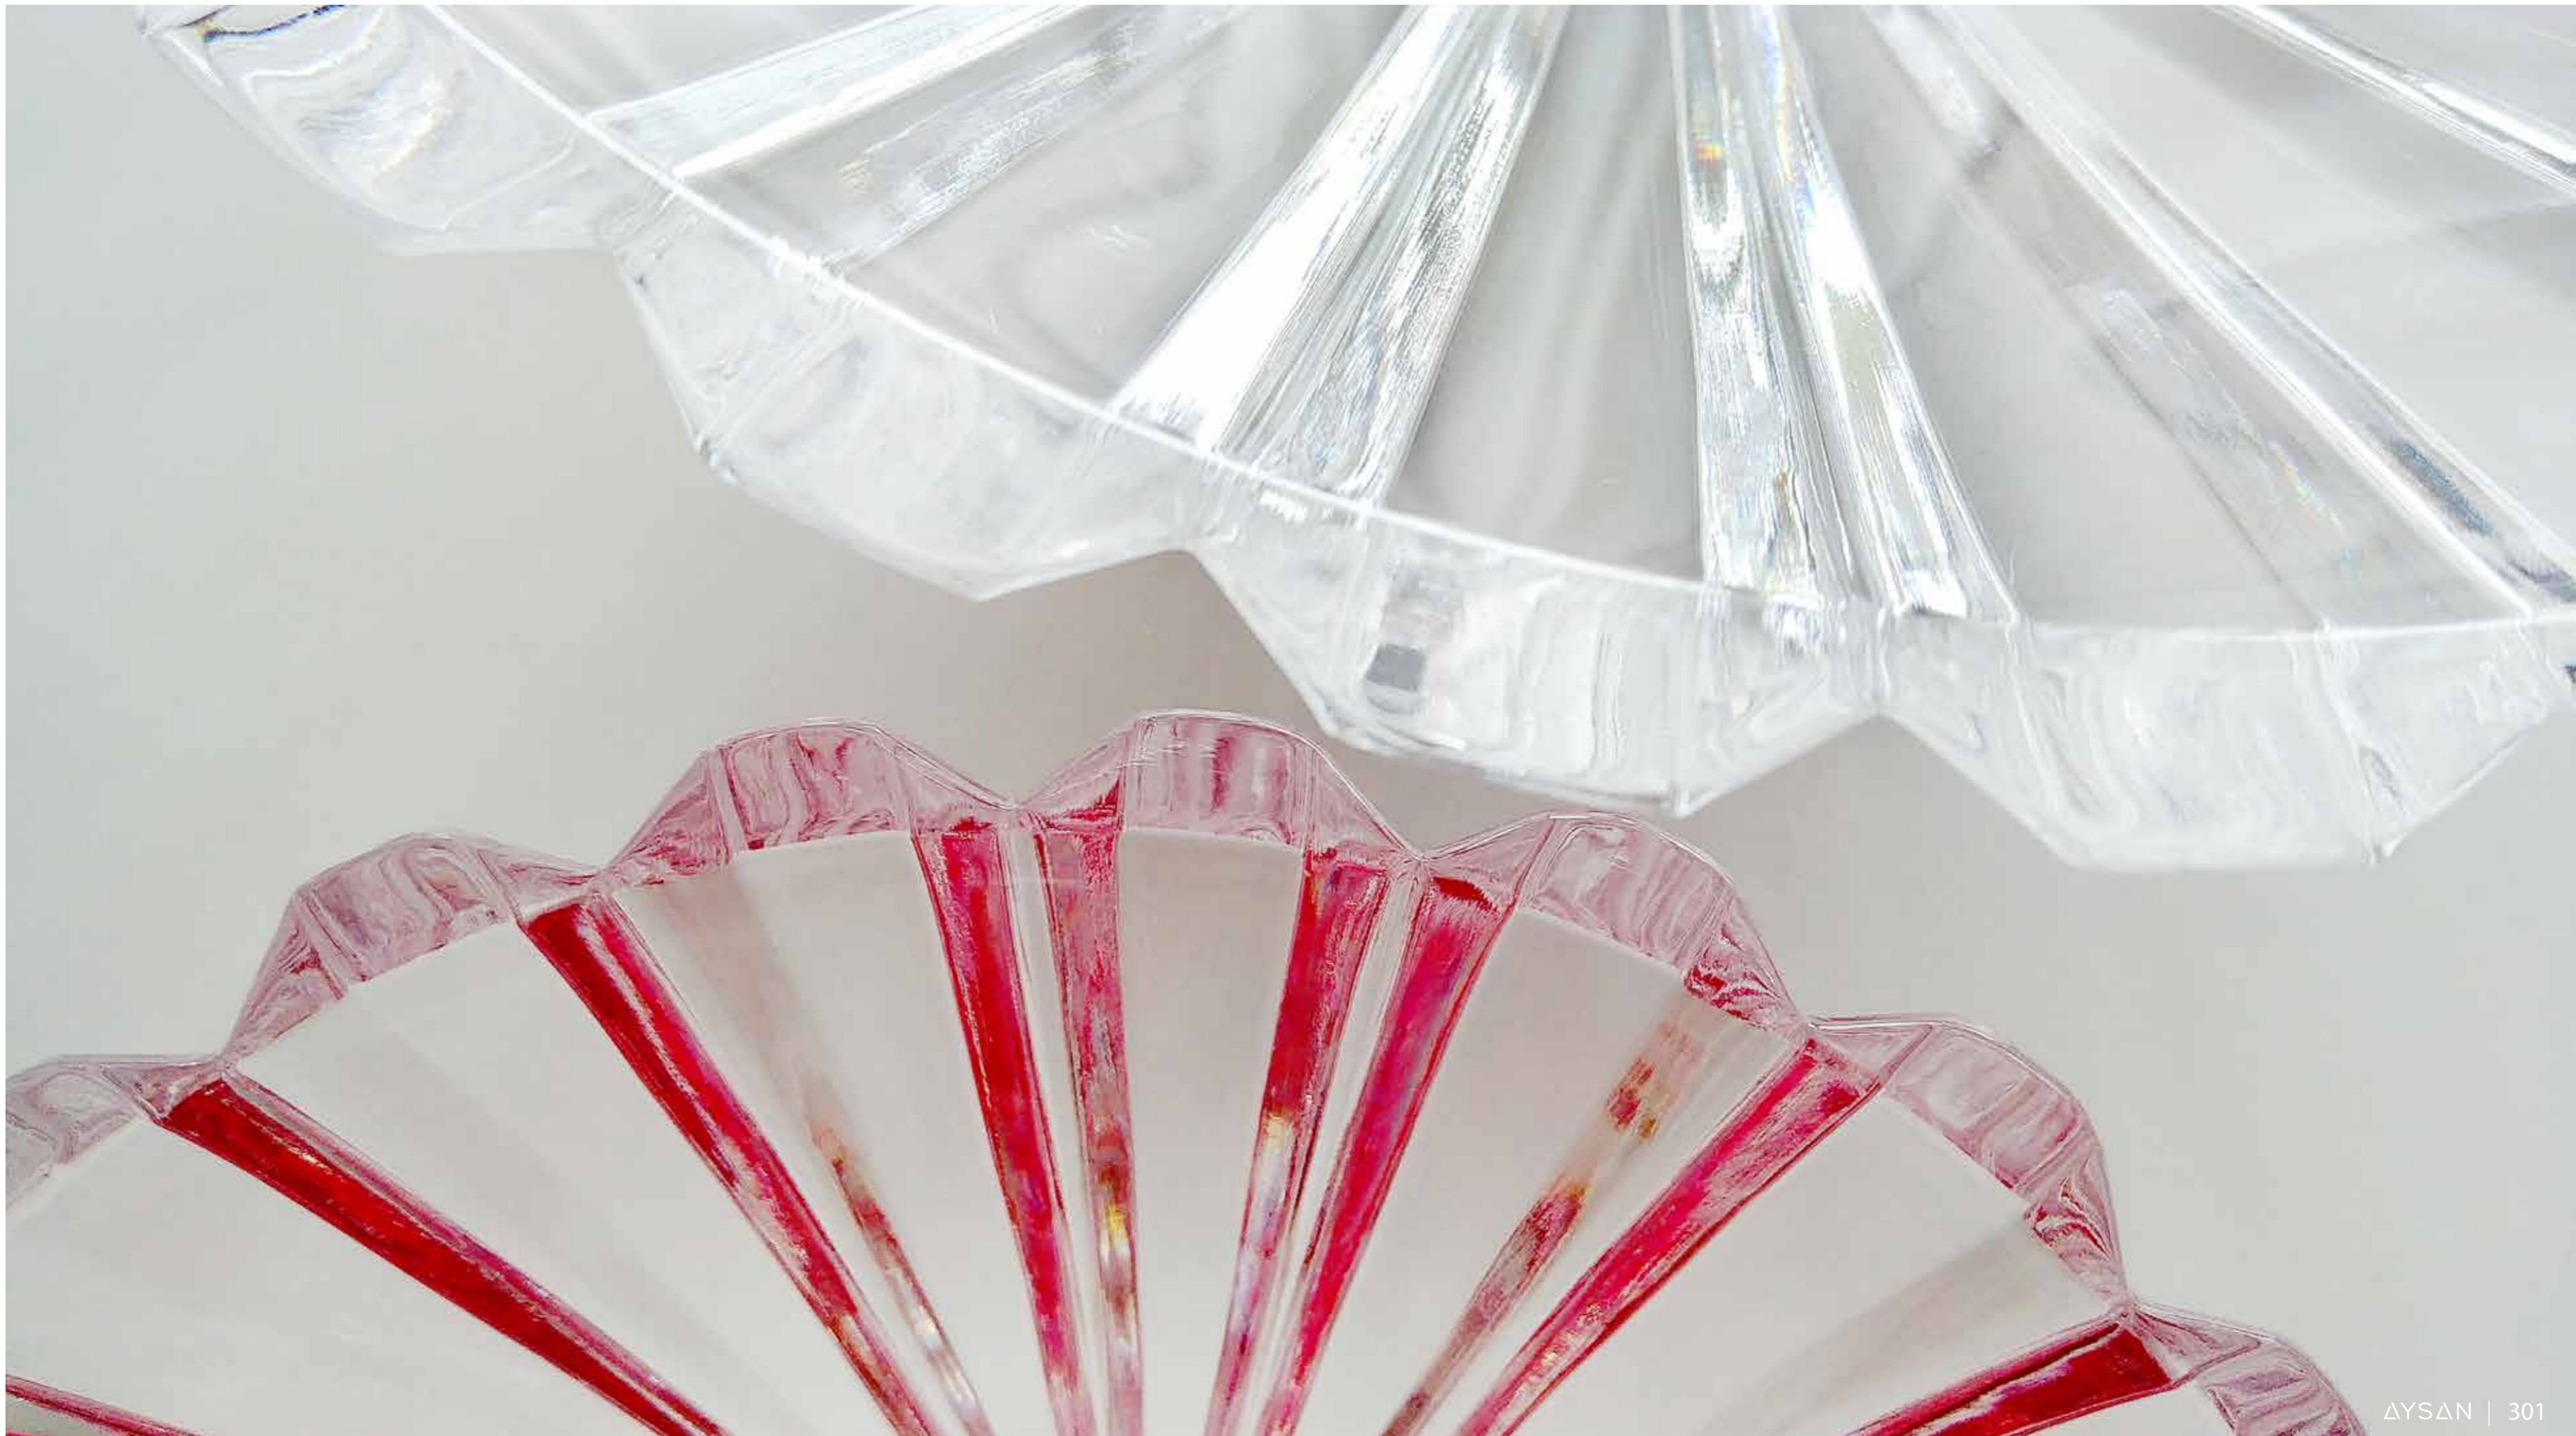

LAVVU®

RAINBOW
OF SHARDS

LAVVU

Crystal bowl colour - overlaid diamond cut crystal

Polished metal finish

LAVVU

CLEAR CRYSTAL PARTS

	dia 12 x H 14cm 1 x G4
	dia 20 x H 22cm 4 x 1W LED chip
	dia 30 x H 32cm 4 x 1W LED chip
	dia 30 x H 32cm 4 x 1W LED chip
	WL dia 20 x H 18cm 1 x G9