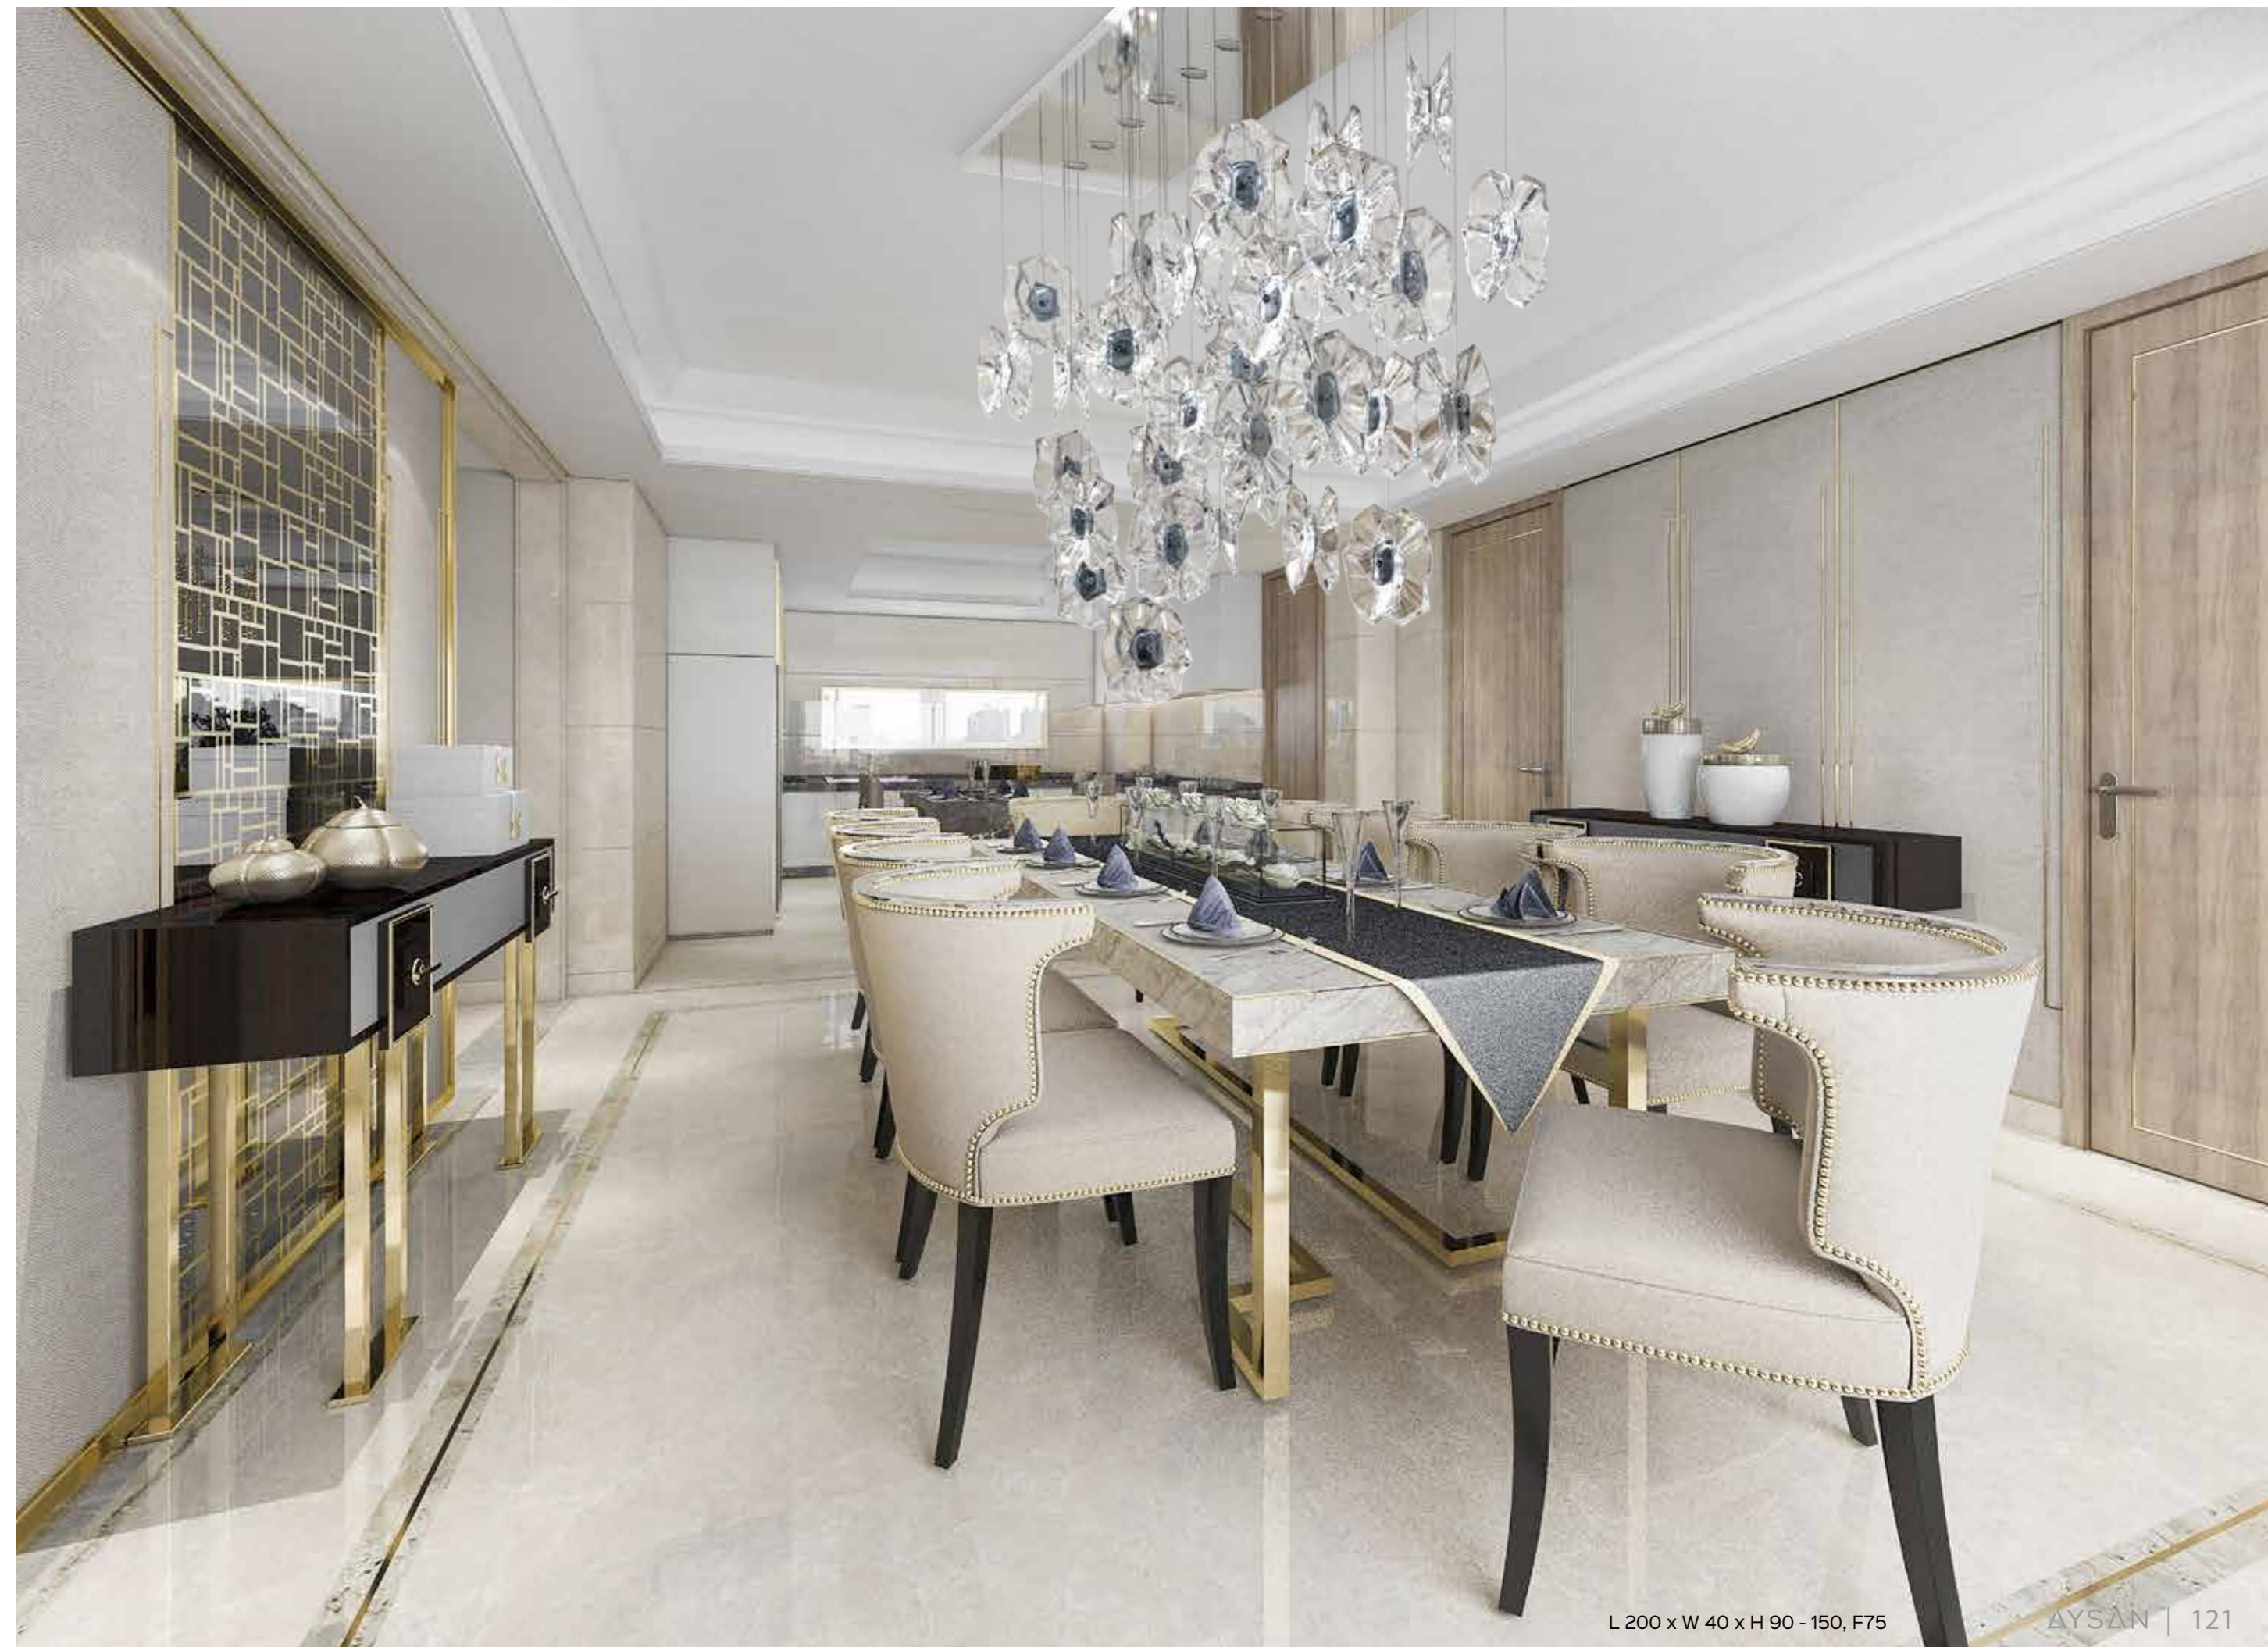

	dia 130 x H 100cm 24 x G9
	WL W 50 x H 28 x D 22cm 2 x G9
	WL W 34 x H 18 x D 20cm 2 x G9

Polished metal finish

Central flowers & wall light - polished metal finish

AMEBA[®]

SHINING
TOGETHER

AMEBA

	dia 50 x OH 40 - 60cm 5 x G9
	dia 65 x OH 40 - 60cm 6 x G9
	dia 90 x OH 40 - 80cm 8 x G9
	dia 115 x OH 50 - 80cm 10 x G9
	dia 65 x OH 70 - 120cm 11 x G9