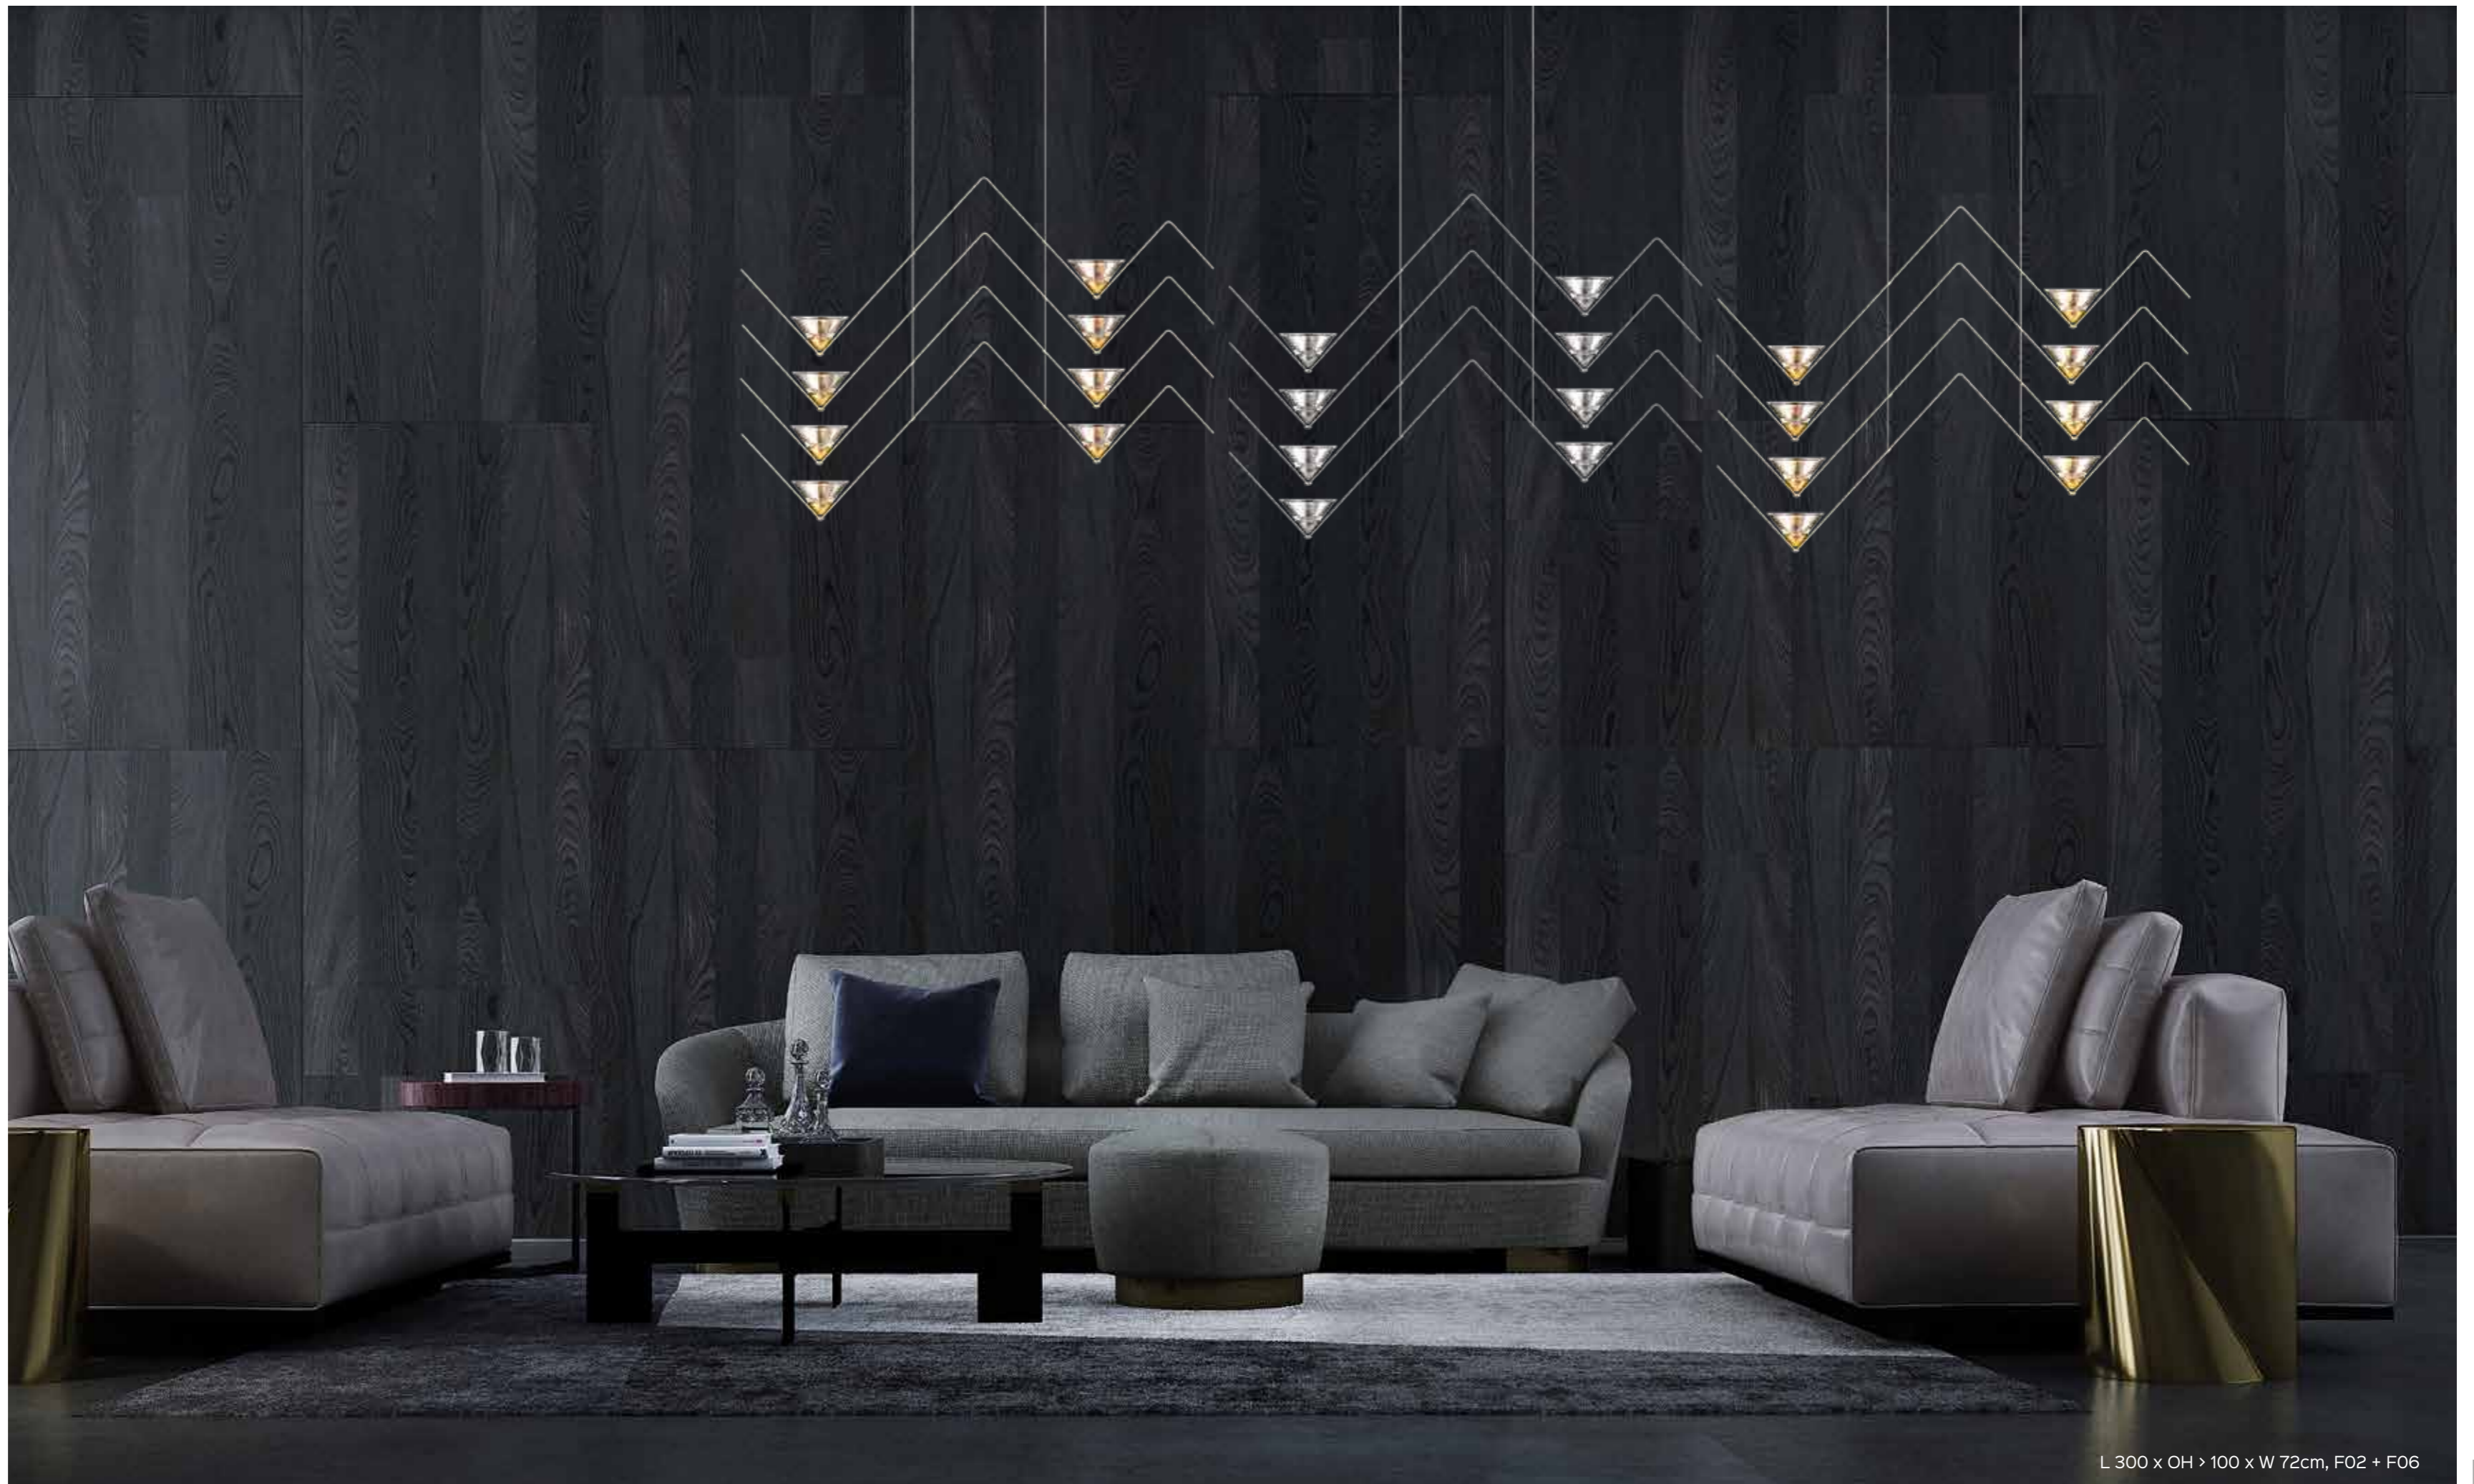

SINUS®

PULSE
OF LIFE

SINUS

		L 98 x H 38 x OH > 60cm x W 12cm 2 x G4
		L 240 x OH > 75 x W 52cm 9 x spotlight
		L 300 x OH > 100 x W 72cm 15 x spotlight

Polished metal finish

				
F06 nickel	F02 brass	F71 light gold	F72 orange copper	
				
F73 light red	F74 dark violet	F75 anthracite	F76 turquoise	F95 dark blue