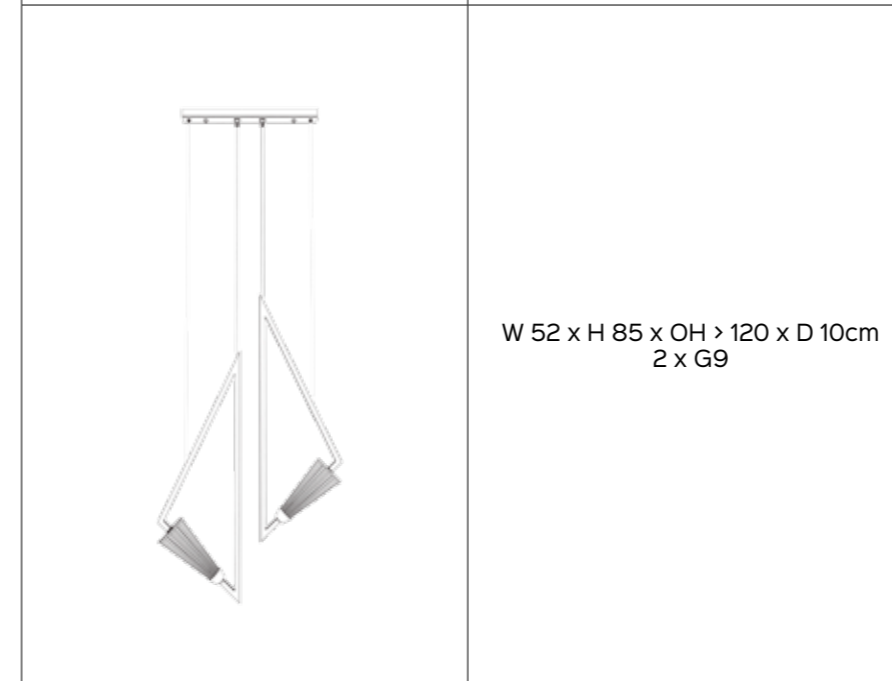

TRIA

W 52 x H 70 x OH > 100 x D 10cm
2 x G9

dia 50 x H 70 x OH > 100cm
3 x G9

W 52 x H 85 x OH > 120 x D 10cm
2 x G9

Brushed metal finish