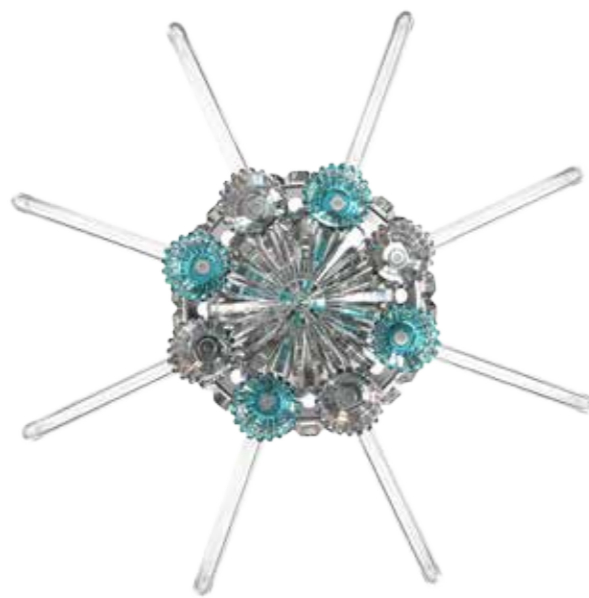

		
V51 gold painted	V52 clear	F06 nickel

CUORE[®]

FROM
THE HEART

CUORE

CLEAR CRYSTAL PARTS

	dia 70 x H 100cm 16 x 1W LED chip
	dia 90 x H 135cm 20 x 1W LED chip
	dia 90 x H 220cm 36 x 1W LED chip

COLOURED CRYSTAL SHADES