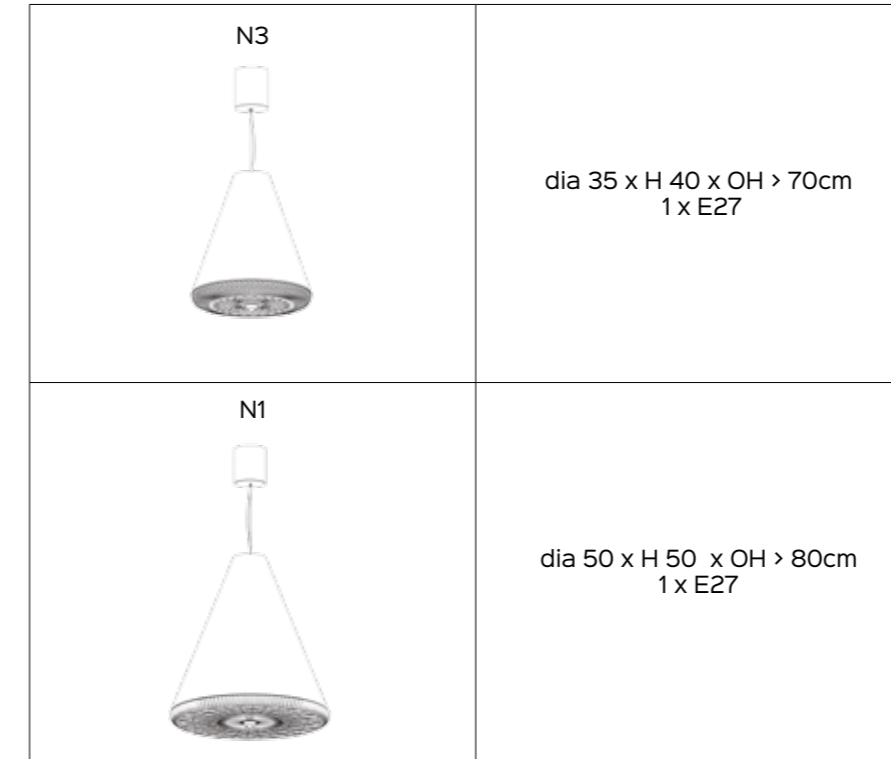

Polished metal finish

NIBEL[®]

REVEAL A NEW
DIMENSION

NIBEL

Shade colour N3

Shade colour N1

NIBEL

Polished metal finish - wall light